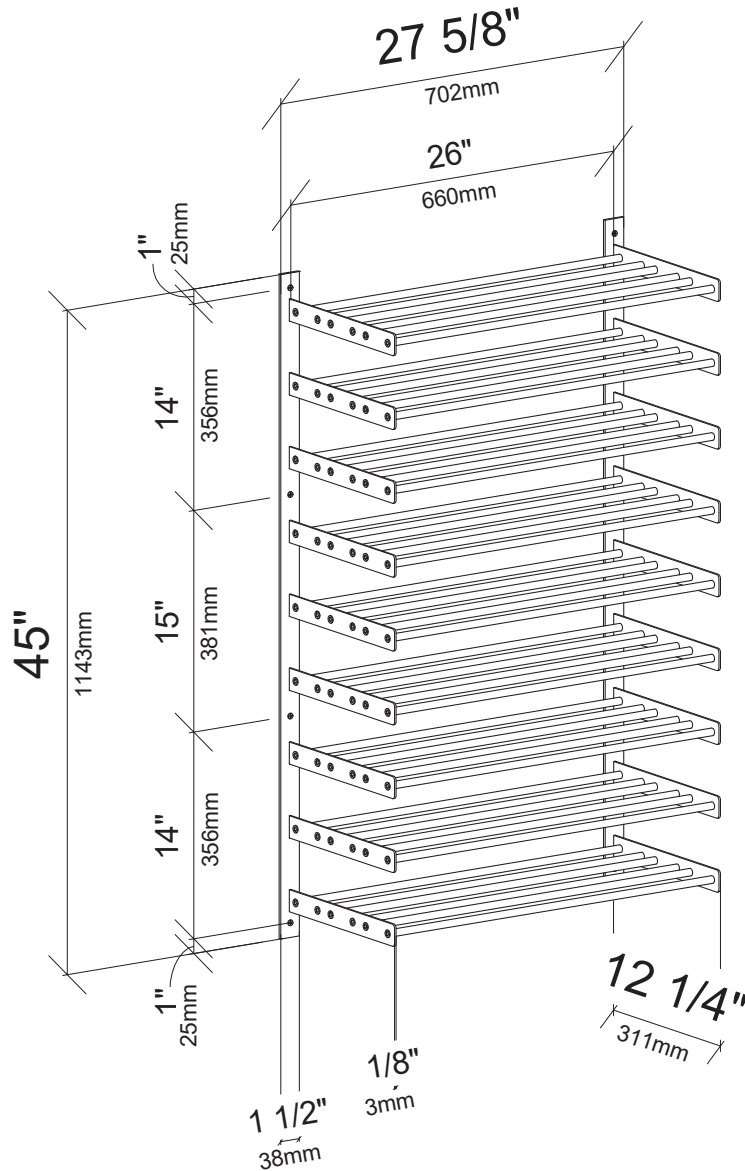

Evolution Wine Wall 45" 2C

Spec Sheet for WW-453-2C (54-bottle wine rack)

VINTAGEVIEW®
MOVING WINE STORAGE FORWARD

4690 Joliet St., Denver, CO 80239 | phone: 866.650.1500 | fax: 866.650.1501 | VintageView.com