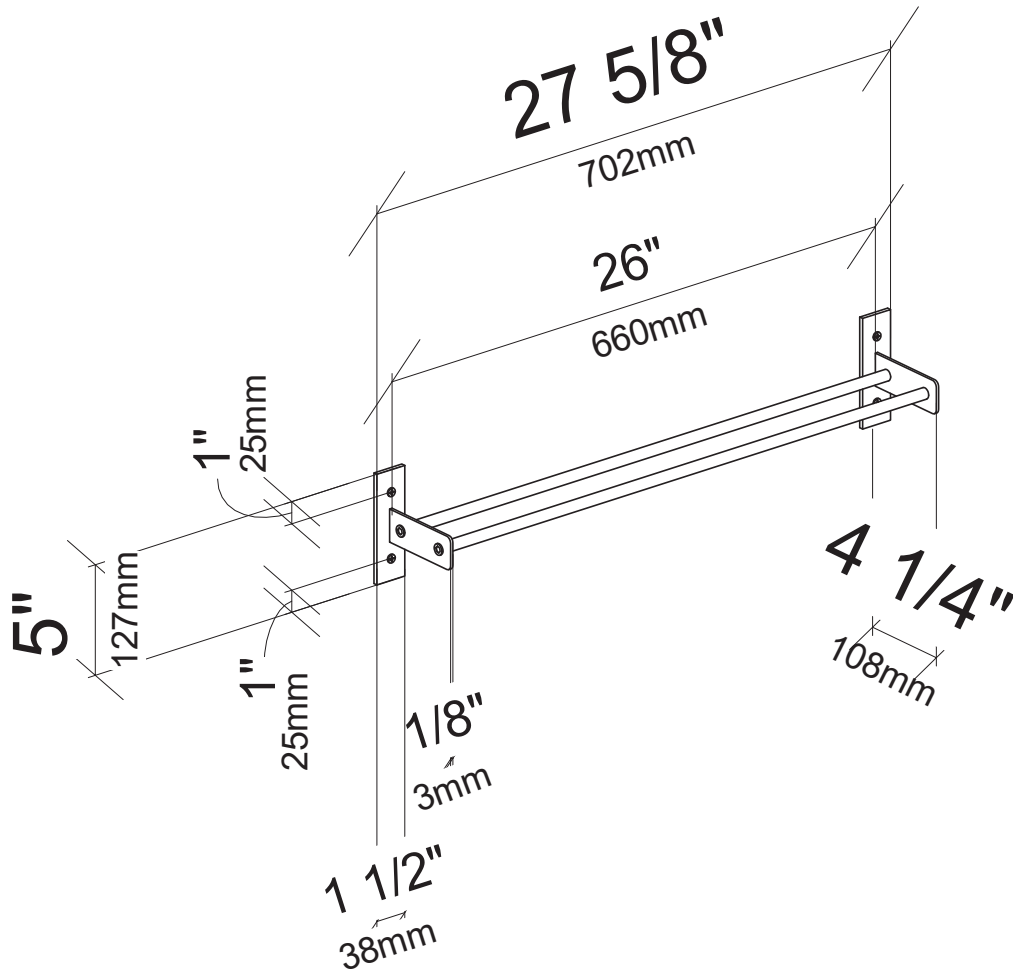

Evolution Wine Wall 5 2C

Spec Sheet for WW-051-2C (2-bottle wine rack)

VINTAGEVIEW[®]
MOVING WINE STORAGE FORWARD

4690 Joliet St., Denver, CO 80239 | phone: 866.650.1500 | fax: 866.650.1501 | VintageView.com