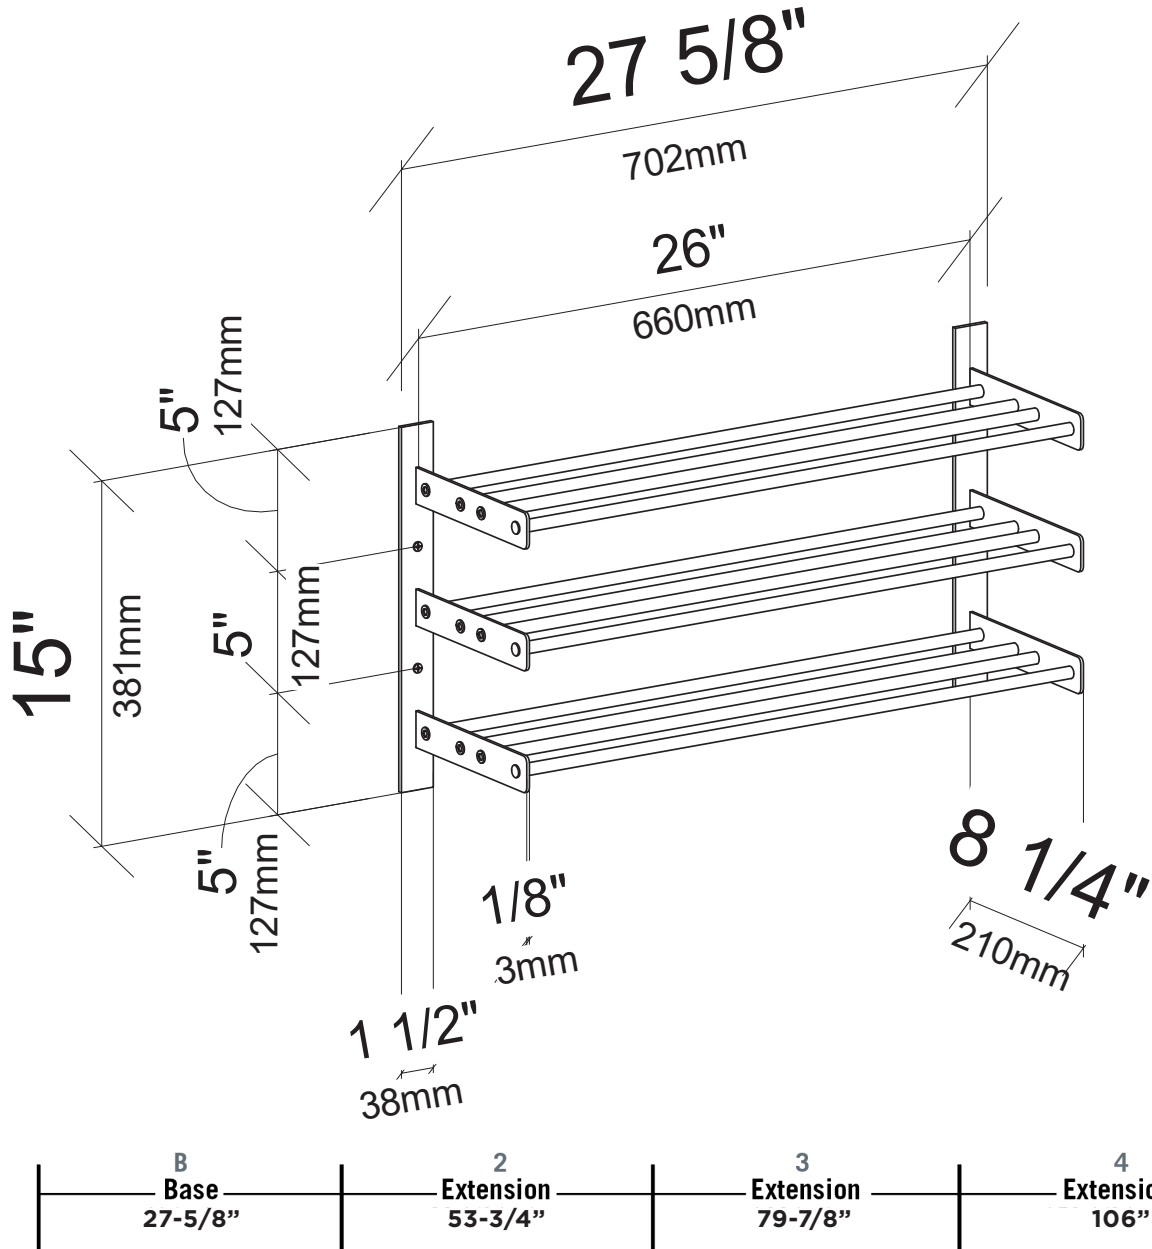

Evolution Wine Wall 5 2C

Spec Sheet for WW-052-2C (4-bottle wine rack)

VINTAGEVIEW®
MOVING WINE STORAGE FORWARD

4690 Joliet St., Denver, CO 80239 | phone: 866.650.1500 | fax: 866.650.1501 | VintageView.com