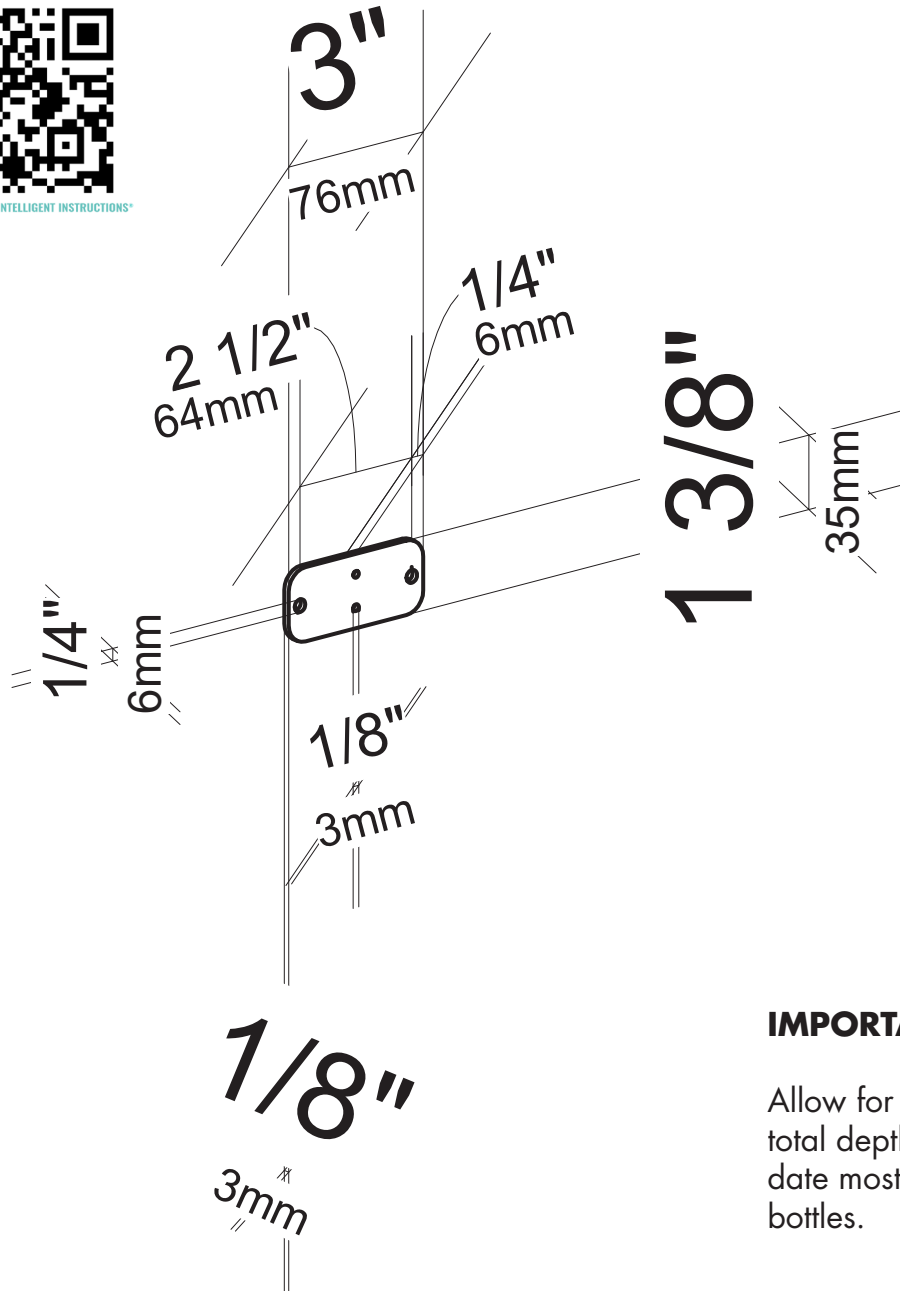

Vino Rails Post Plate spec sheet

Spec Sheet for (VR1-PL)

SCAN FOR BILT. 3D INSTRUCTIONS

POWERED BY BILT INTELLIGENT INSTRUCTIONS™

IMPORTANT...

Allow for 13" (330mm) total depth to accommodate most 750ml wine bottles.

VINTAGEVIEW®
MOVING WINE STORAGE FORWARD

4690 Joliet St., Denver, CO 80239 | phone: 866.650.1500 | fax: 866.650.1501 | VintageView.com

For product warranty information, please visit vintageview.com/warranty