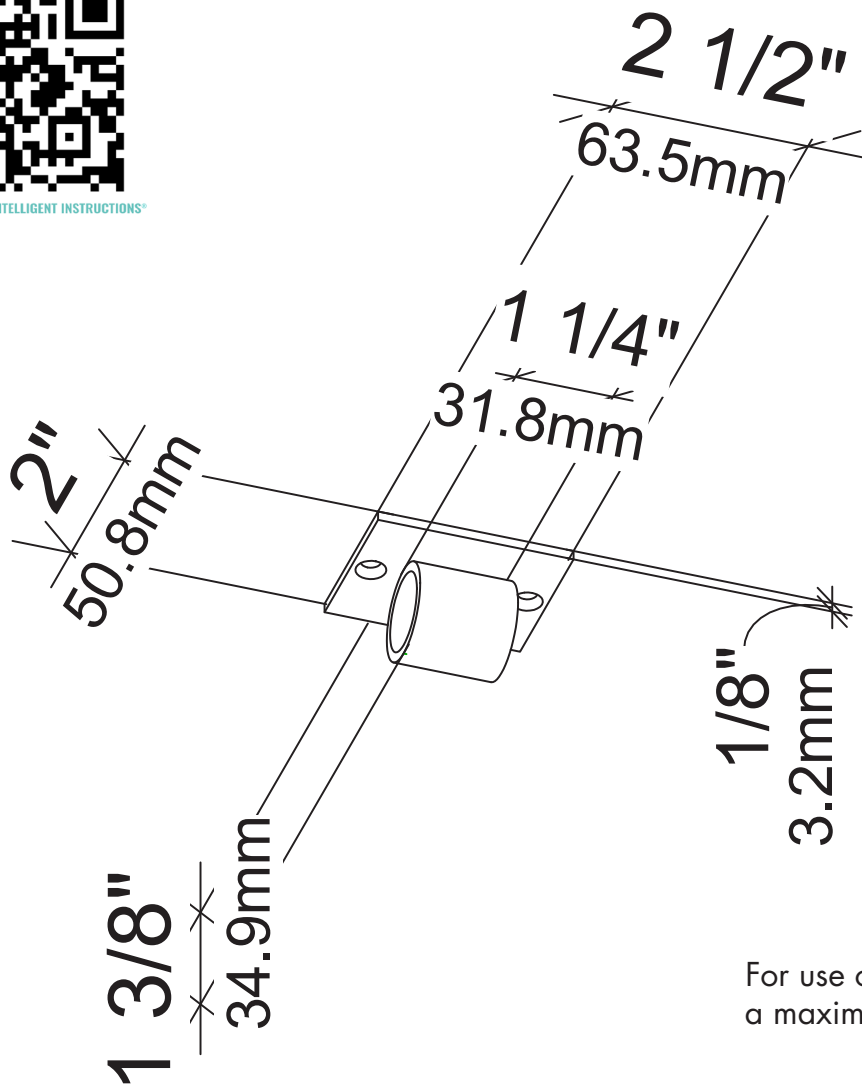

Vino Series/Wine Wall Angle Bracket

Spec Sheet for FCP-ANG for use with Vino Series and Wine Wall post systems

SCAN FOR **BILT**.3D INSTRUCTIONS

POWERED BY **BILT INTELLIGENT INSTRUCTIONS**™

For use on surfaces with
a maximum angle of 30
degree

VINTAGEVIEW®
MOVING WINE STORAGE FORWARD

4690 Joliet St., Denver, CO 80239 | phone: 866.650.1500 | fax: 866.650.1501 | VintageView.com

For product warranty information, please visit vintageview.com/warranty