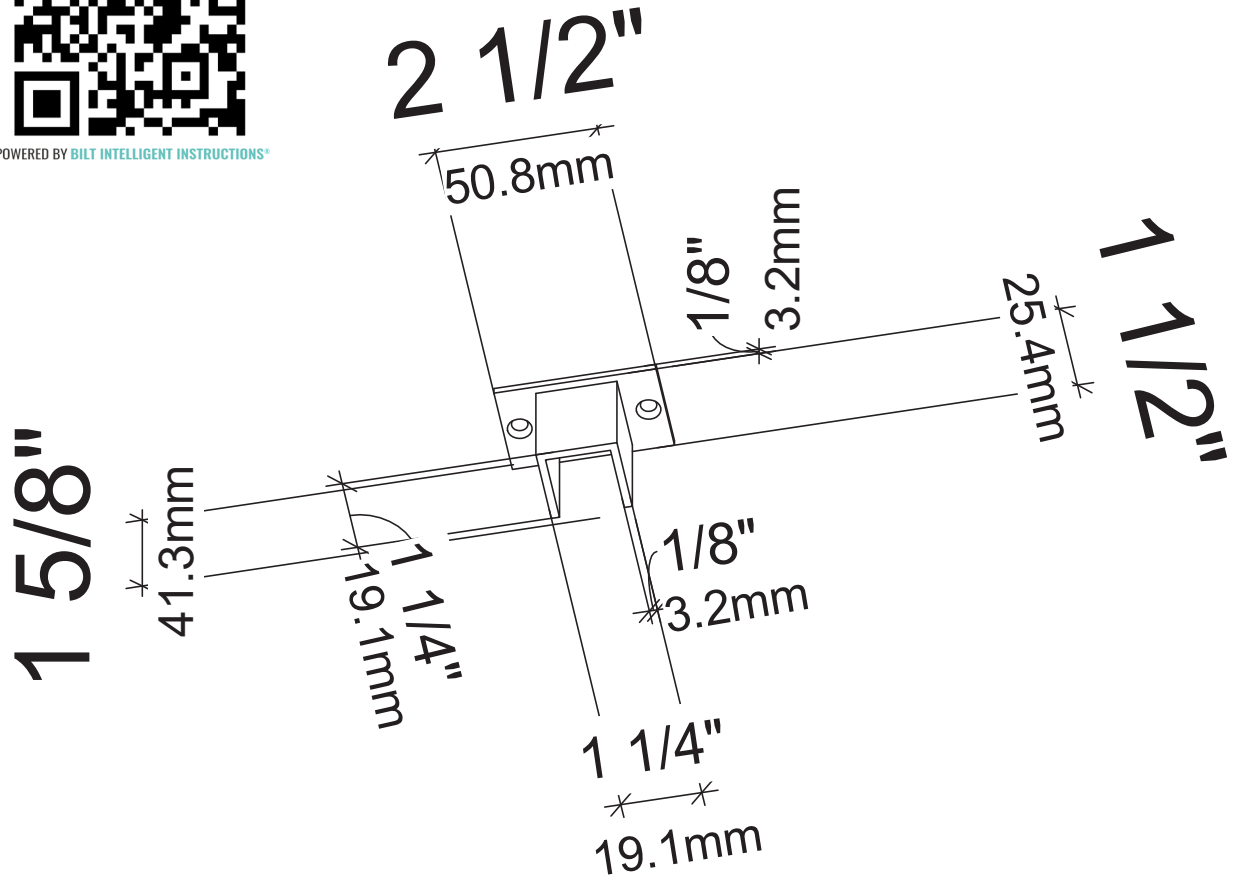

Vino Series/Wine Wall Hidden Bracket

Spec Sheet for FCP-HID for use with Vino Series and Wine Wall post systems

SCAN FOR **BILT** 3D INSTRUCTIONS

POWERED BY **BILT** INTELLIGENT INSTRUCTIONS*

VINTAGEVIEW[®]
MOVING WINE STORAGE FORWARD

4690 Joliet St., Denver, CO 80239 | phone: 866.650.1500 | fax: 866.650.1501 | VintageView.com

For product warranty information, please visit vintageview.com/warranty