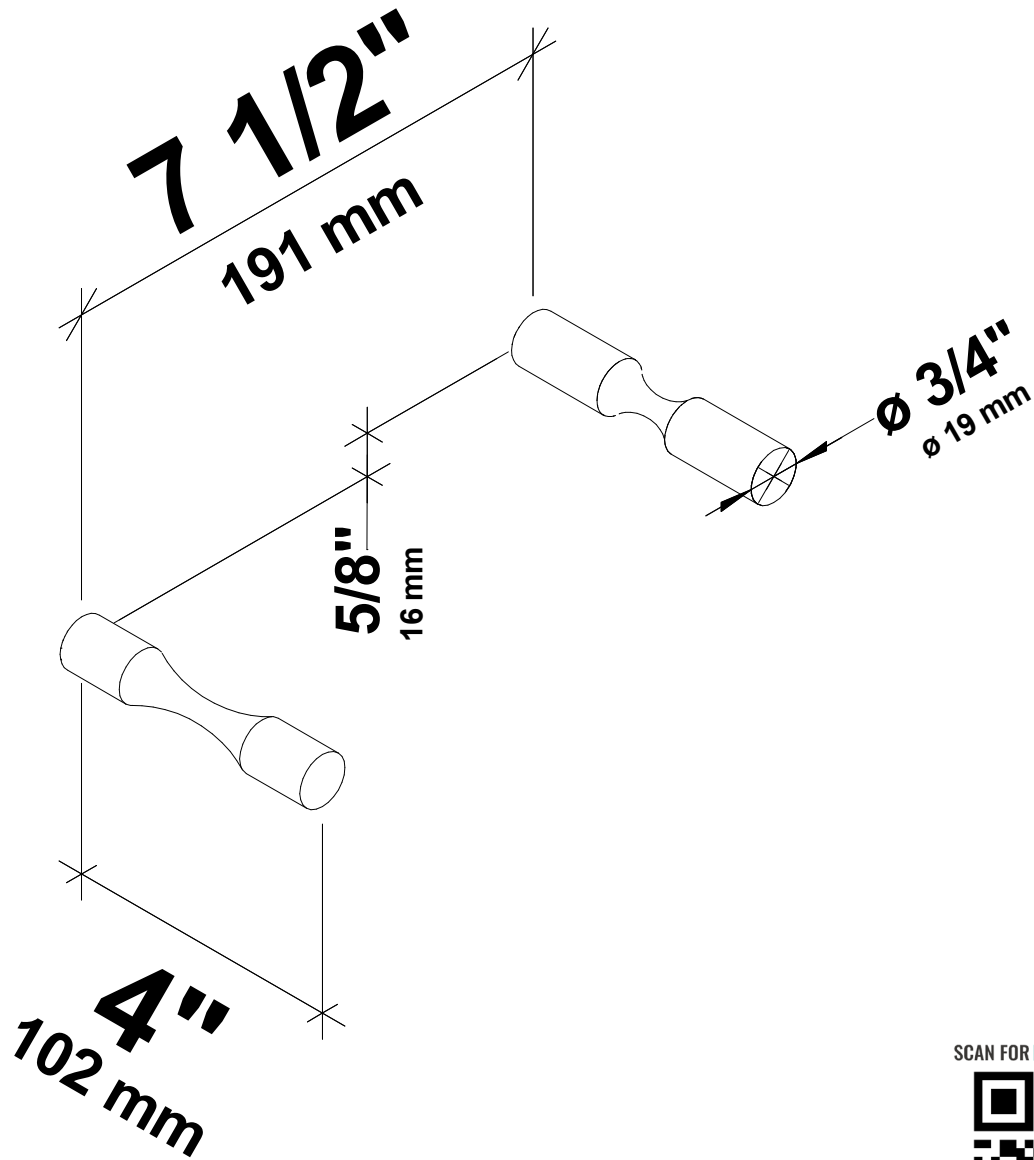

Vino Pins 1 Wood

Spec Sheet for VP (1-bottle metal wine rack for wood installs)

Allow for a total width of 13"
(331mm) with bottles stored.

SCAN FOR **BILT**. 3D INSTRUCTIONS

POWERED BY **BILT** INTELLIGENT INSTRUCTIONS®

VINTAGEVIEW®
MOVING WINE STORAGE FORWARD

4690 Joliet St., Denver, CO 80239 | phone: 866.650.1500 | fax: 866.650.1501 | VintageView.com

For product warranty information, please visit vintageview.com/warranty