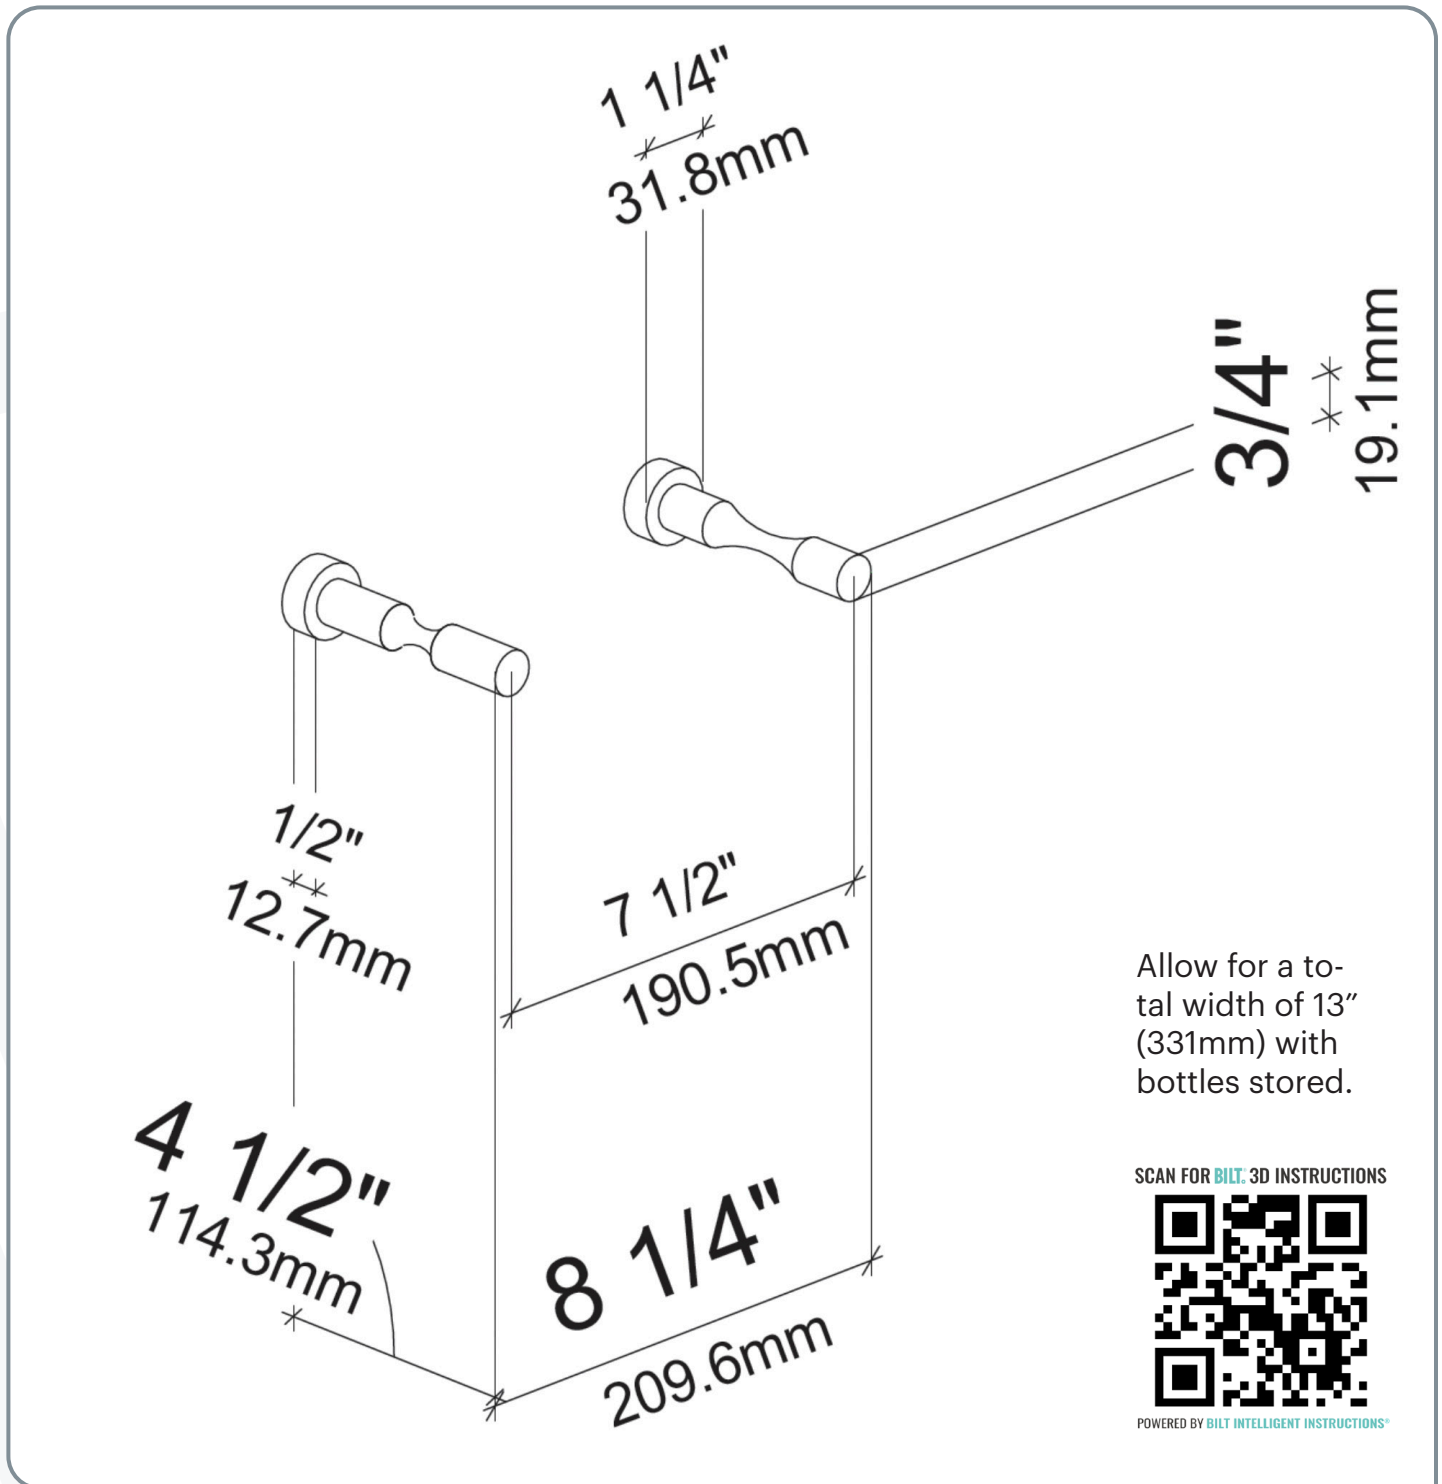

# Vino Pins 1 Drywall

Spec Sheet for VPC (1-bottle metal wine rack kit for drywall surfaces)

VINTAGEVIEW®  
MOVING WINE STORAGE FORWARD

4690 Joliet St., Denver, CO 80239 | phone: 866.650.1500 | fax: 866.650.1501 | [VintageView.com](http://VintageView.com)