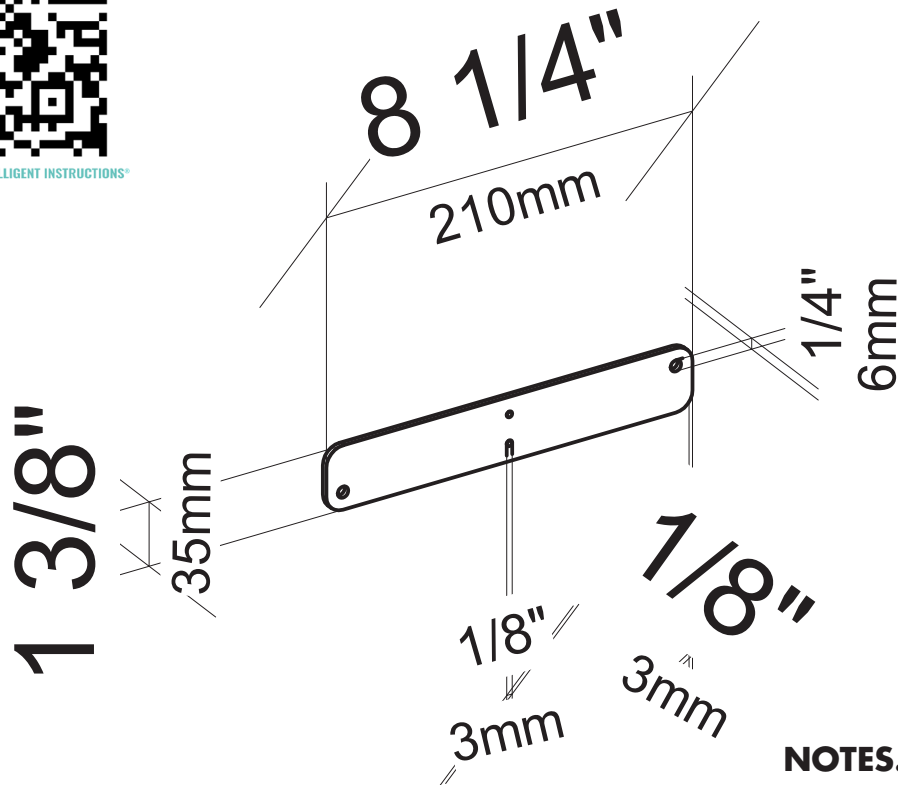

# Vino Pins Plate

Spec Sheet for (VP-PL) for use with Vino Series Post Wine Rack System

SCAN FOR **BILT**. 3D INSTRUCTIONS

POWERED BY **BILT** INTELLIGENT INSTRUCTIONS™

## NOTES...

Additional purchase of wine racks and Post required to complete system.

**VINTAGEVIEW®**  
MOVING WINE STORAGE FORWARD

4690 Joliet St., Denver, CO 80239 | phone: 866.650.1500 | fax: 866.650.1501 | [VintageView.com](http://VintageView.com)