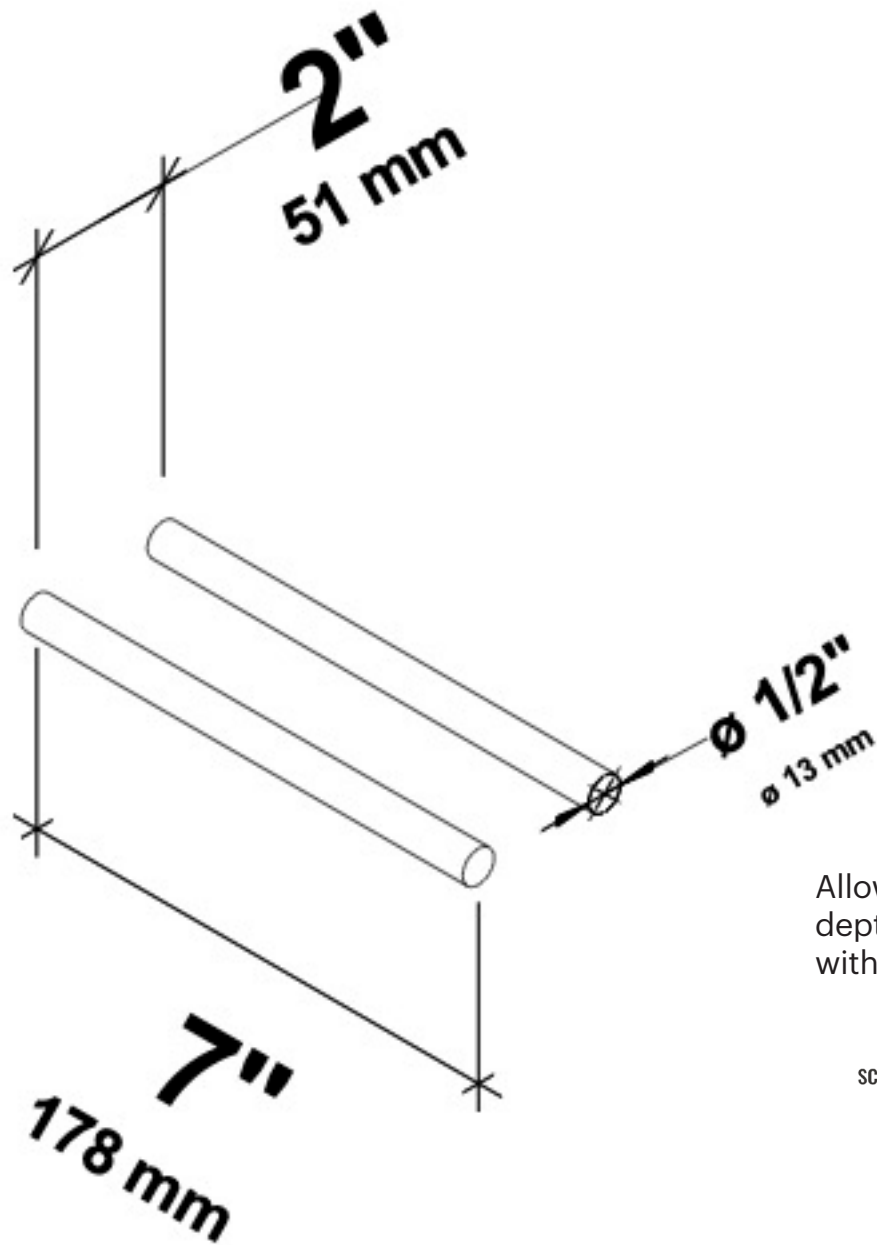

Vino Rails 1 Wood

Spec Sheet for VR (1-bottle metal wine rack kit for wood installs)

Allow for a total depth of 13" (331mm) with bottles stored.

SCAN FOR **BILT**. 3D INSTRUCTIONS

POWERED BY **BILT** INTELLIGENT INSTRUCTIONS™