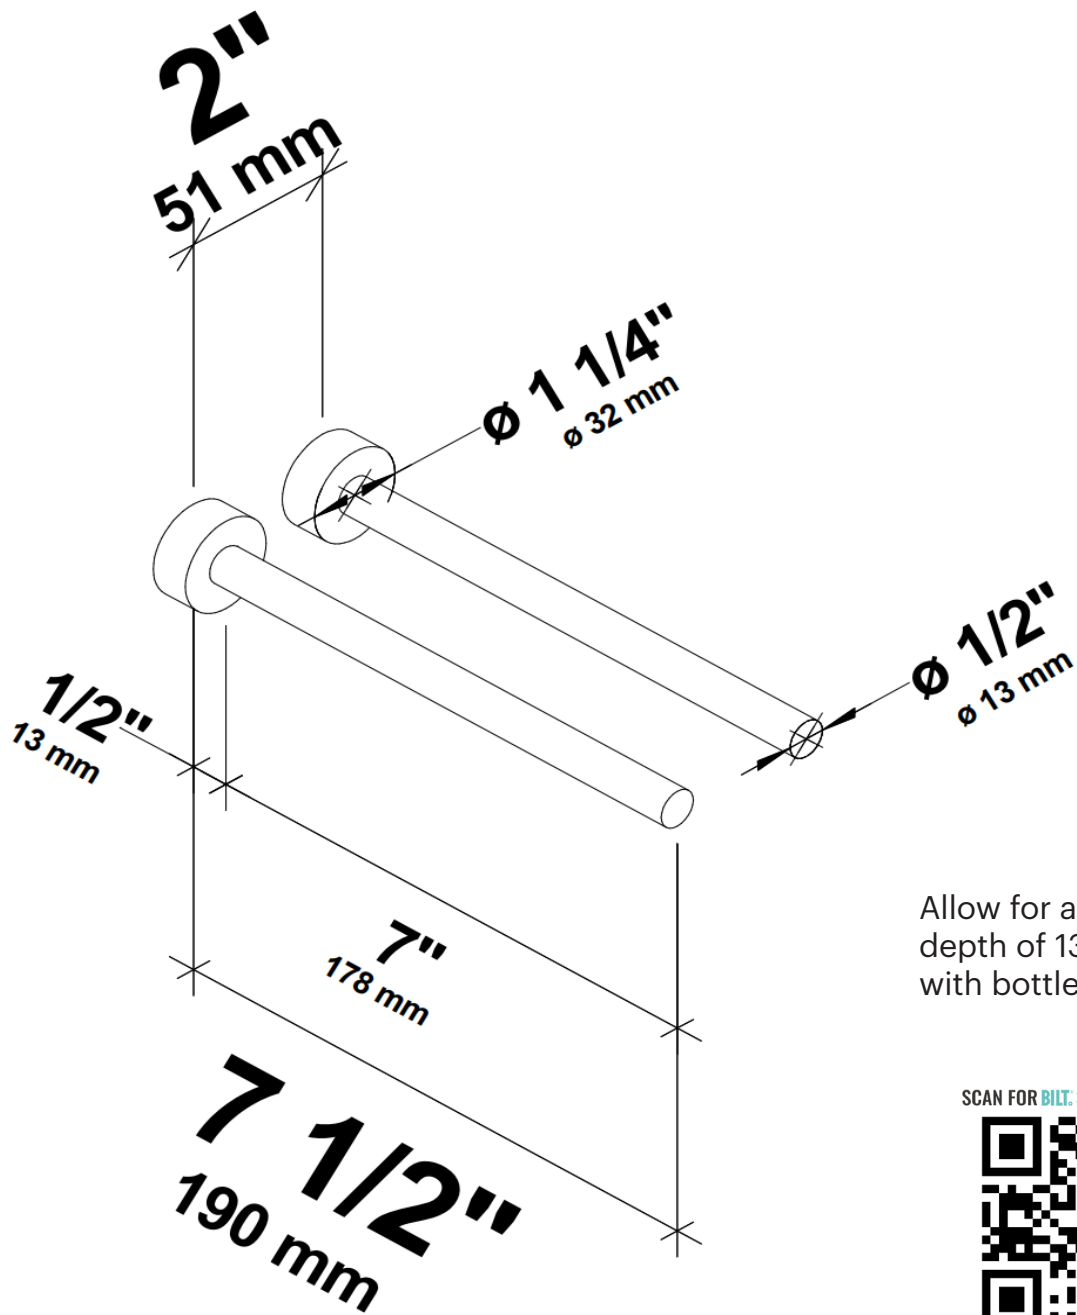

Vino Rails 1 Drywall

Spec Sheet for VRC (1-bottle metal wine rack kit for drywall installs)

Allow for a total depth of 13" (331mm) with bottles stored.

SCAN FOR BILT. 3D INSTRUCTIONS

POWERED BY BILT INTELLIGENT INSTRUCTIONS®