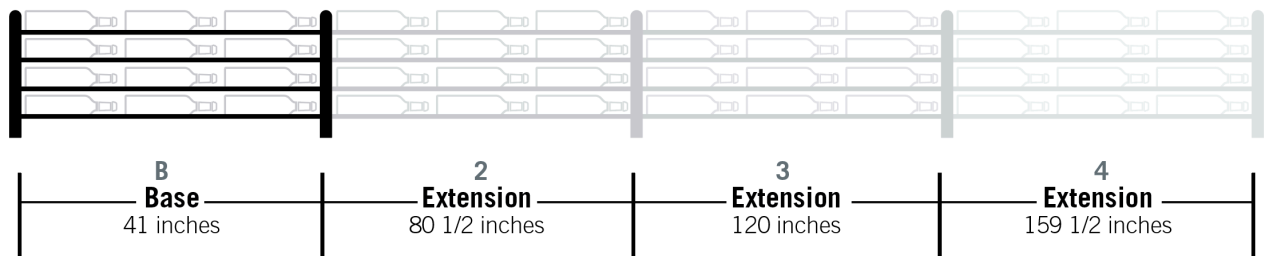

Evolution Wine Wall Ext 45 3C

Spec Sheet for WW-EX453 (81-bottle extension, additional purchase required)

VINTAGEVIEW[®]
MOVING WINE STORAGE FORWARD

4690 Joliet St., Denver, CO 80239 | phone: 866.650.1500 | fax: 866.650.1501 | VintageView.com