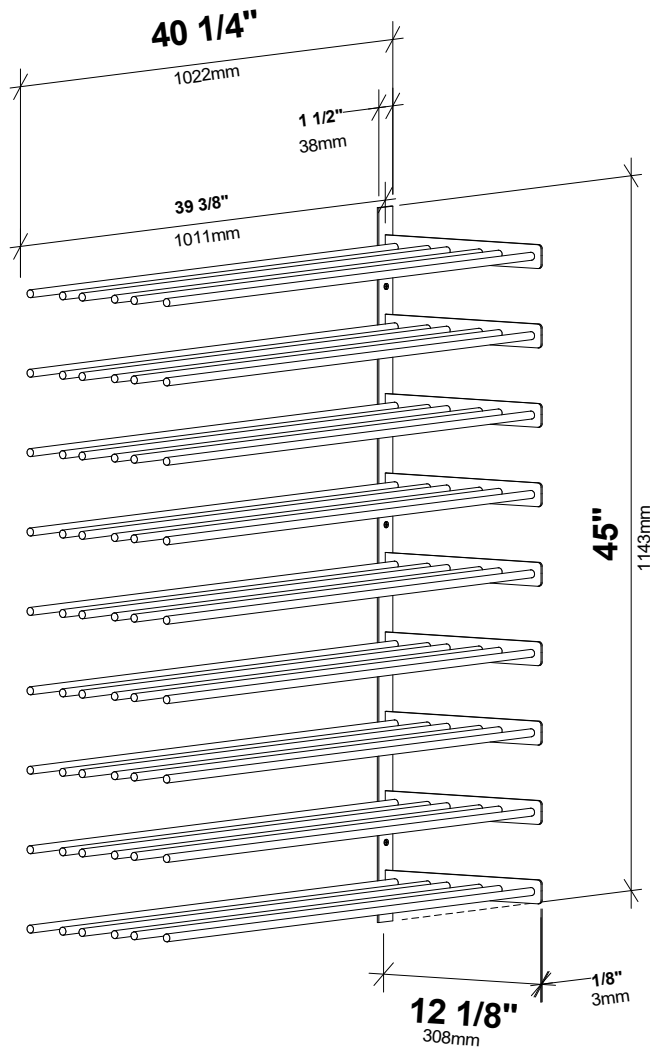

Evolution Wine Wall Ext 45 3C

Spec Sheet for WW-EX453 (81-bottle extension, additional purchase required)

VINTAGEVIEW[®]
MOVING WINE STORAGE FORWARD

4690 Joliet St., Denver, CO 80239 | phone: 866.650.1500 | fax: 866.650.1501 | VintageView.com