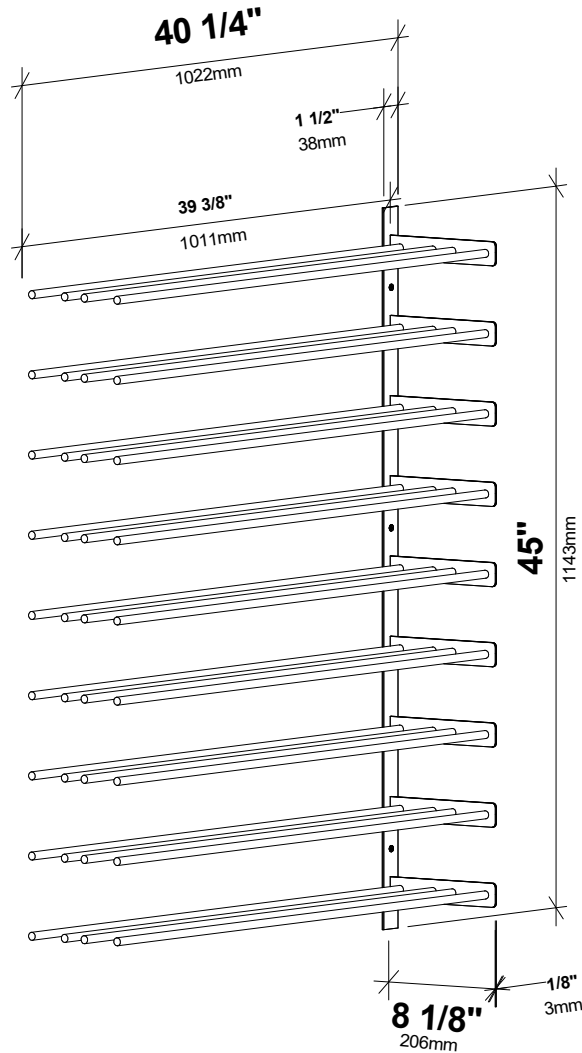

# Evolution Wine Wall Ext 45 3C

Spec Sheet for WW-EX452 (54-bottle extension, additional purchase required)

VINTAGEVIEW<sup>®</sup>  
MOVING WINE STORAGE FORWARD

4690 Joliet St., Denver, CO 80239 | phone: 866.650.1500 | fax: 866.650.1501 | [VintageView.com](http://VintageView.com)