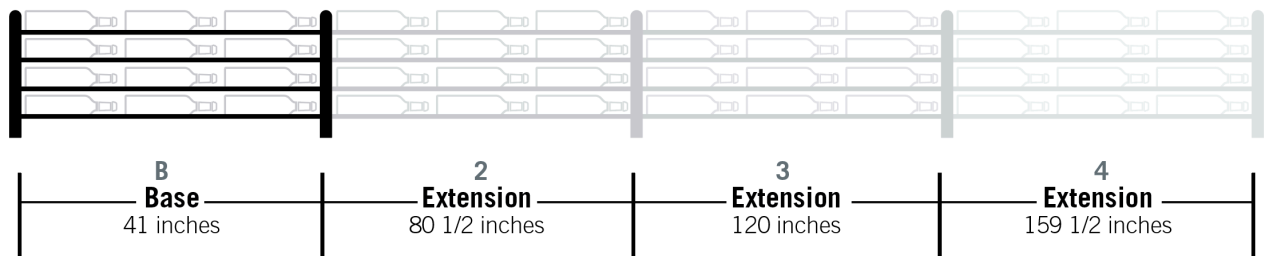

# Evolution Wine Wall Ext 45 3C

Spec Sheet for WW-EX452 (54-bottle extension, additional purchase required)

VINTAGEVIEW<sup>®</sup>  
MOVING WINE STORAGE FORWARD

4690 Joliet St., Denver, CO 80239 | phone: 866.650.1500 | fax: 866.650.1501 | [VintageView.com](http://VintageView.com)