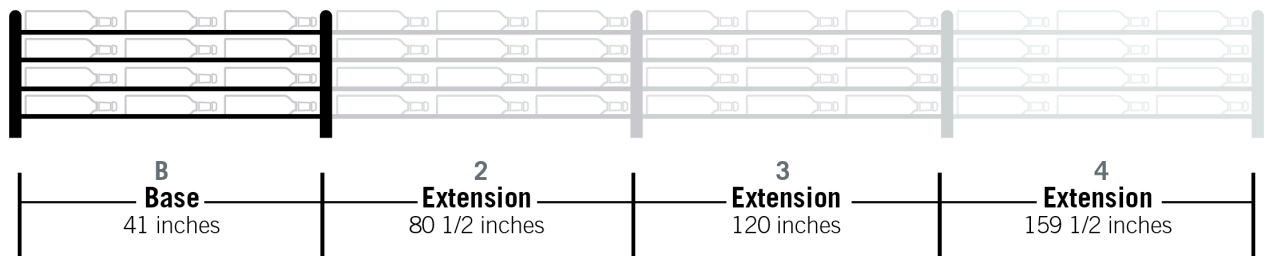

# Evolution Wine Wall Ext 45 3C

Spec Sheet for WW-EX451 (27-bottle extension, additional purchase required)

VINTAGEVIEW<sup>®</sup>  
MOVING WINE STORAGE FORWARD

4690 Joliet St., Denver, CO 80239 | phone: 866.650.1500 | fax: 866.650.1501 | [VintageView.com](http://VintageView.com)