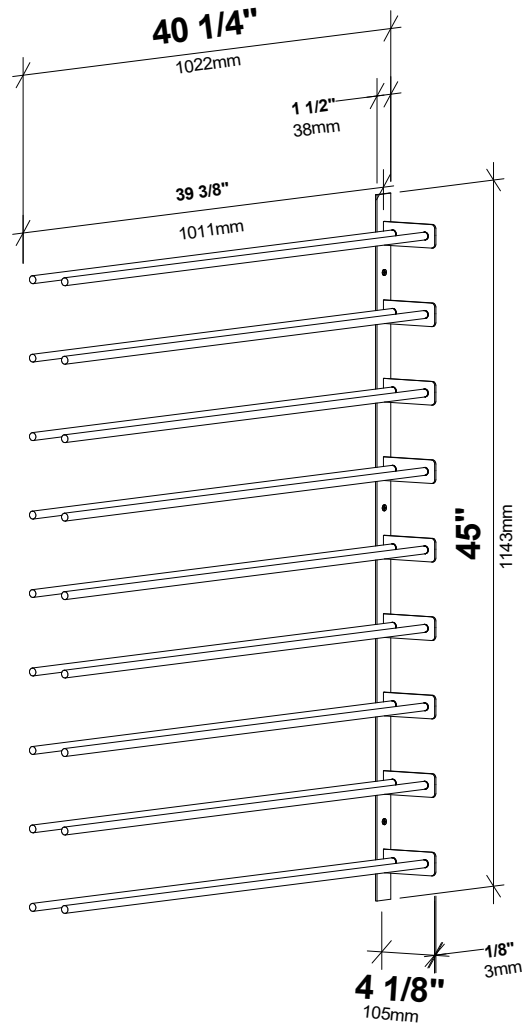

# Evolution Wine Wall Ext 45 3C

Spec Sheet for WW-EX451 (27-bottle extension, additional purchase required)

VINTAGEVIEW<sup>®</sup>  
MOVING WINE STORAGE FORWARD

4690 Joliet St., Denver, CO 80239 | phone: 866.650.1500 | fax: 866.650.1501 | [VintageView.com](http://VintageView.com)