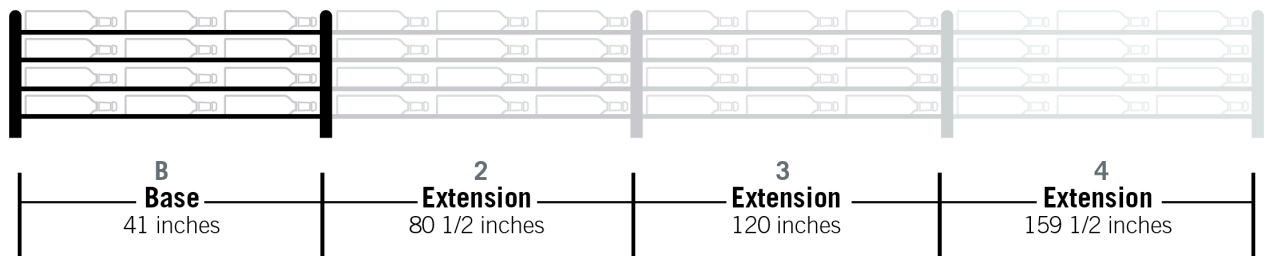

Evolution Wine Wall 15 3C Extension

Spec Sheet for WW-EX153 (27-bottle extension, additional purchase required)

VINTAGEVIEW®
MOVING WINE STORAGE FORWARD

4690 Joliet St., Denver, CO 80239 | phone: 866.650.1500 | fax: 866.650.1501 | VintageView.com