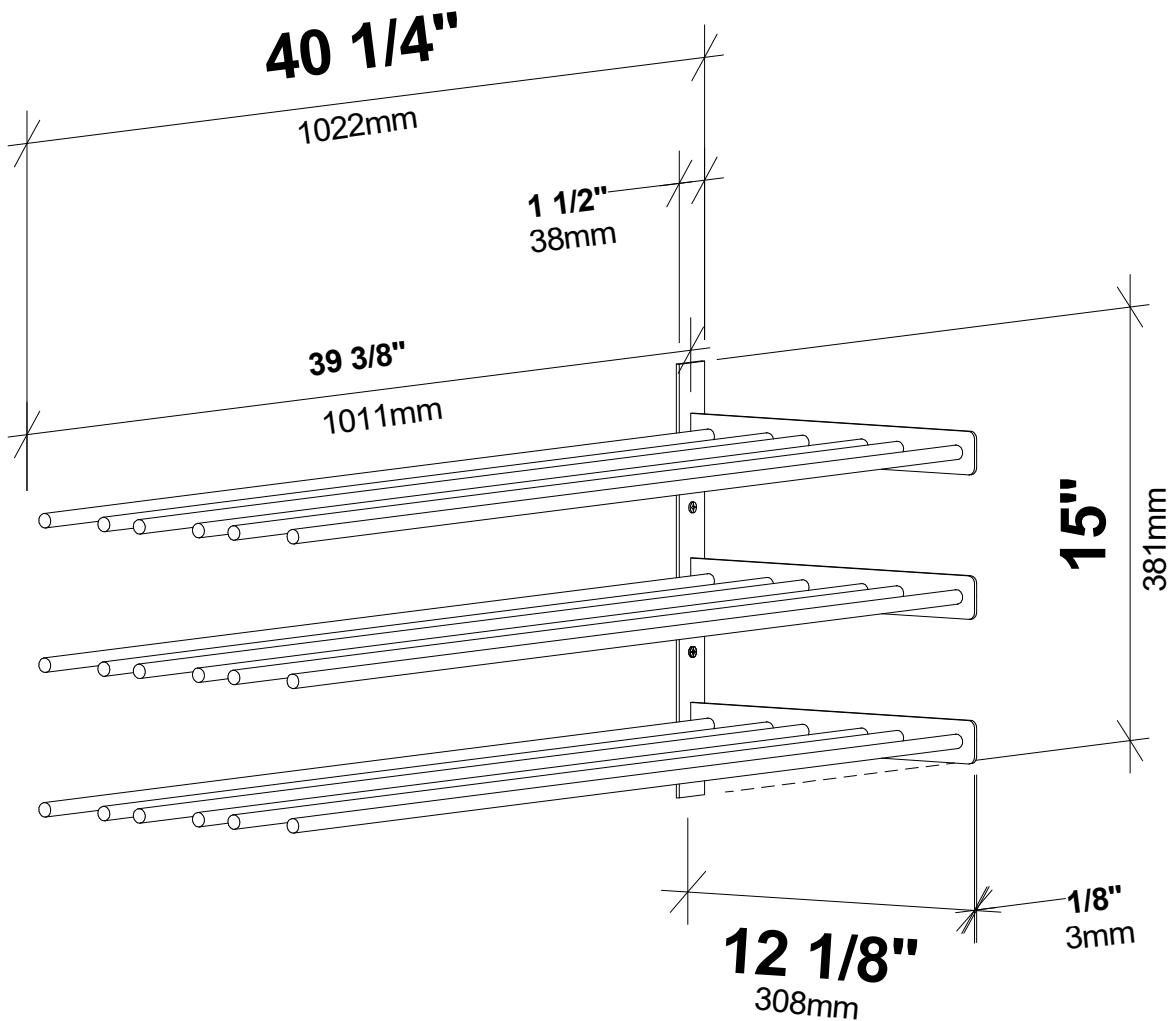

Evolution Wine Wall 15 3C Extension

Spec Sheet for WW-EX153 (27-bottle extension, additional purchase required)

VINTAGEVIEW®
MOVING WINE STORAGE FORWARD

4690 Joliet St., Denver, CO 80239 | phone: 866.650.1500 | fax: 866.650.1501 | VintageView.com