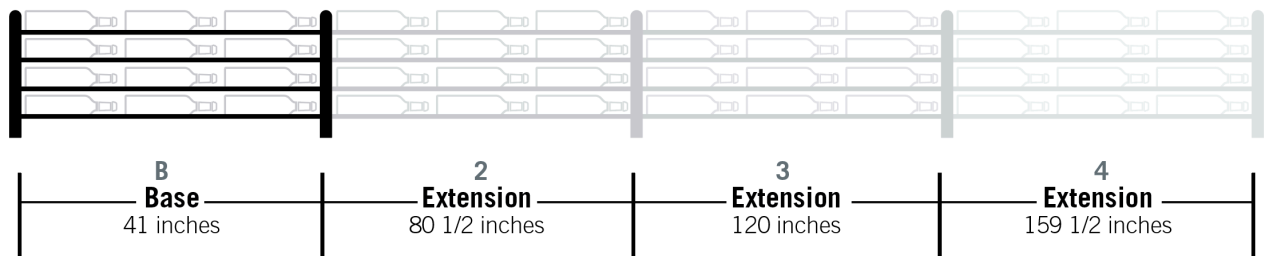

Evolution Wine Wall 15 3C Extension

Spec Sheet for WW-EX152 (18-bottle extension, additional purchase required)

VINTAGEVIEW®
MOVING WINE STORAGE FORWARD

4690 Joliet St., Denver, CO 80239 | phone: 866.650.1500 | fax: 866.650.1501 | VintageView.com