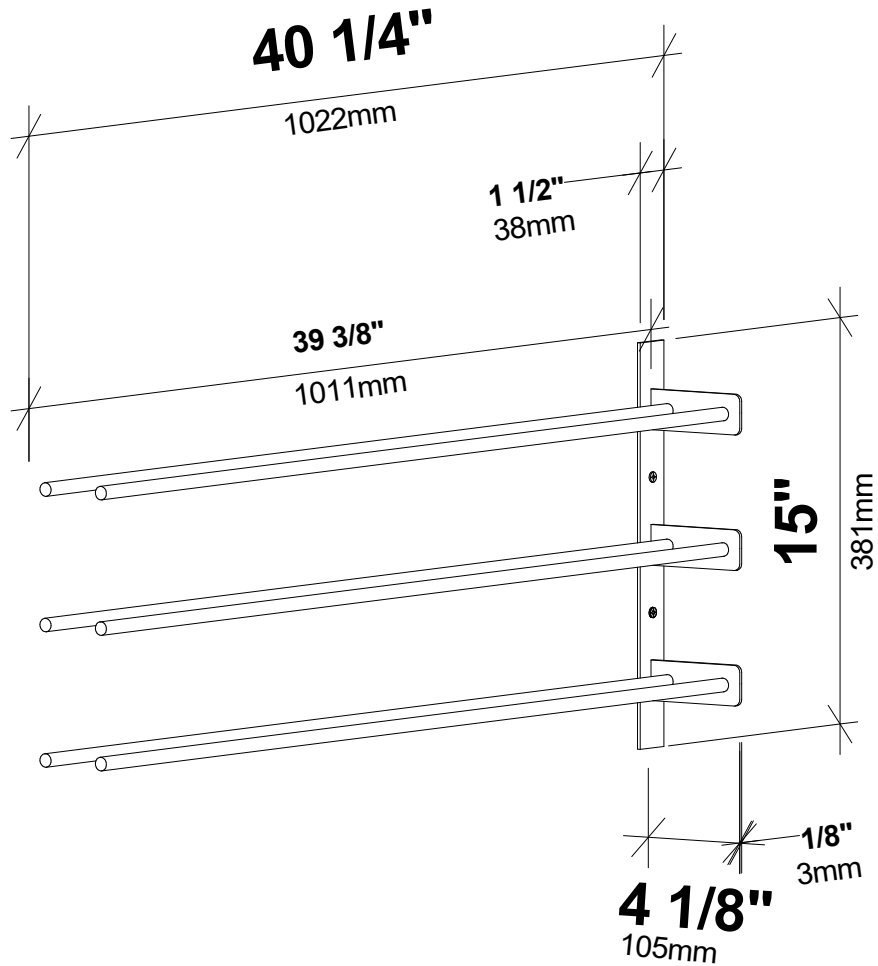

Evolution Wine Wall 15 3C Extension

Spec Sheet for WW-EX151 (9-bottle extension, additional purchase required)

VINTAGEVIEW®
MOVING WINE STORAGE FORWARD

4690 Joliet St., Denver, CO 80239 | phone: 866.650.1500 | fax: 866.650.1501 | VintageView.com