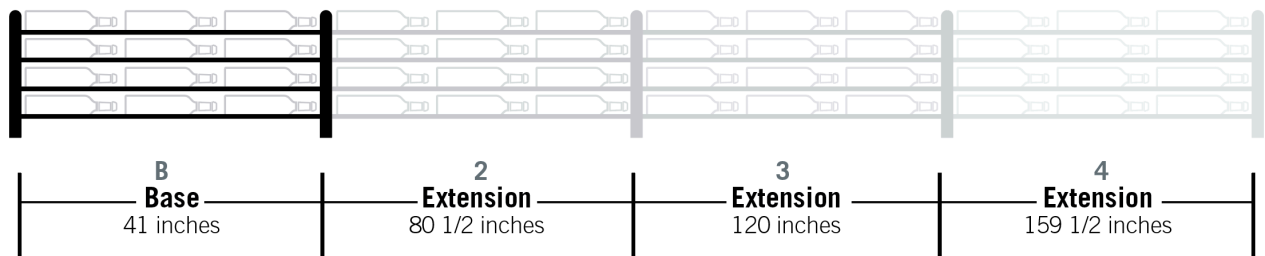

Evolution Wine Wall 15 3C Extension

Spec Sheet for WW-EX151 (9-bottle extension, additional purchase required)

VINTAGEVIEW®
MOVING WINE STORAGE FORWARD

4690 Joliet St., Denver, CO 80239 | phone: 866.650.1500 | fax: 866.650.1501 | VintageView.com