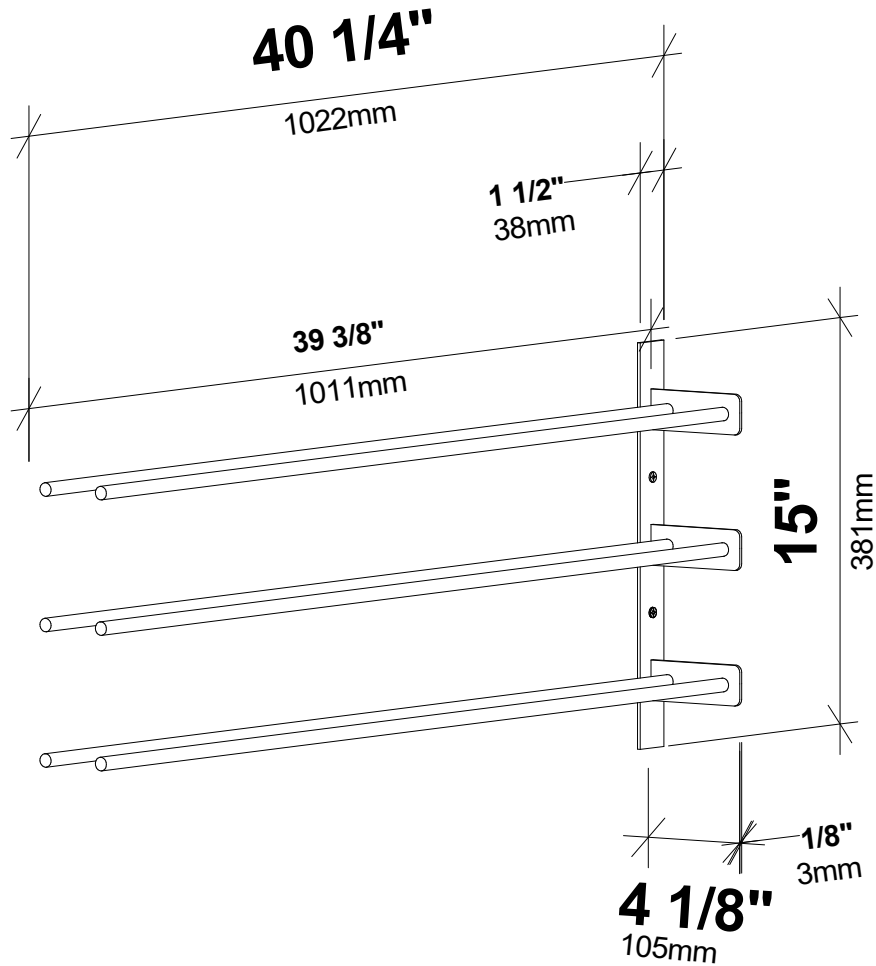

Evolution Wine Wall 15 3C Extension

Spec Sheet for WW-EX151 (9-bottle extension, additional purchase required)

VINTAGEVIEW®
MOVING WINE STORAGE FORWARD

4690 Joliet St., Denver, CO 80239 | phone: 866.650.1500 | fax: 866.650.1501 | VintageView.com