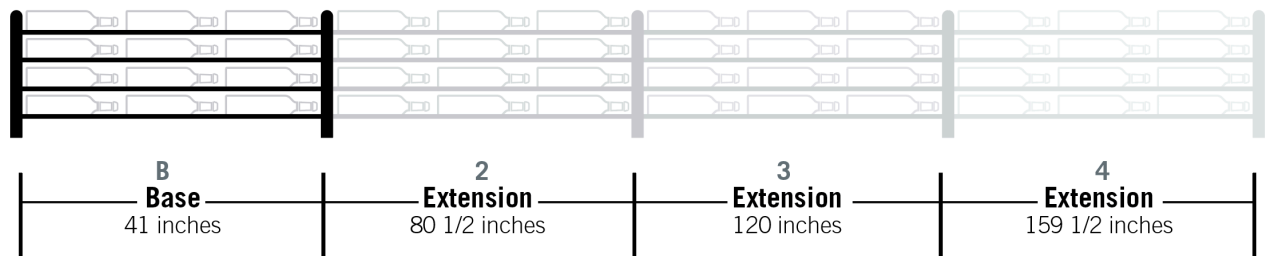

Evolution Wine Wall 5 3C Extension

Spec Sheet for WW-EX052 (6-bottle extension, additional purchase required)

VINTAGEVIEW[®]
MOVING WINE STORAGE FORWARD

4690 Joliet St., Denver, CO 80239 | phone: 866.650.1500 | fax: 866.650.1501 | VintageView.com