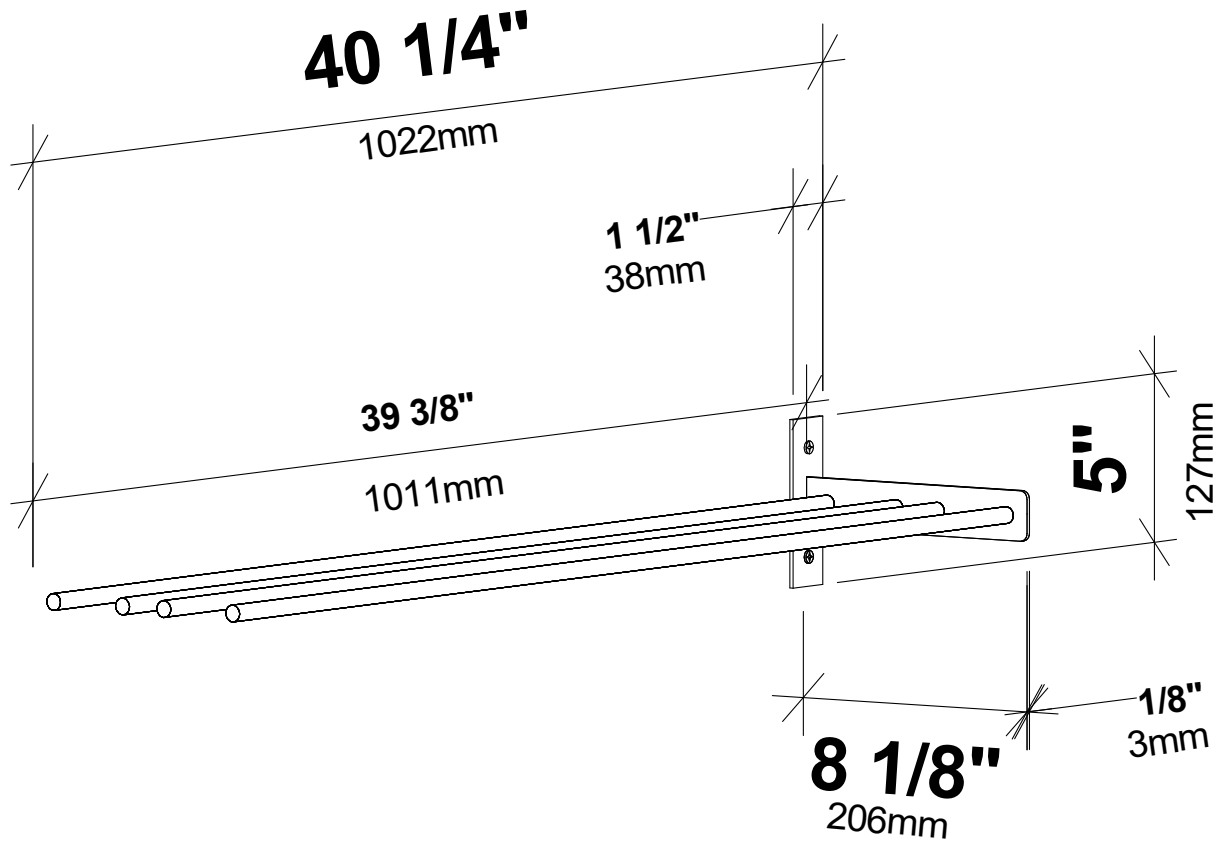

Evolution Wine Wall 5 3C Extension

Spec Sheet for WW-EX052 (6-bottle extension, additional purchase required)

VINTAGEVIEW[®]
MOVING WINE STORAGE FORWARD

4690 Joliet St., Denver, CO 80239 | phone: 866.650.1500 | fax: 866.650.1501 | VintageView.com