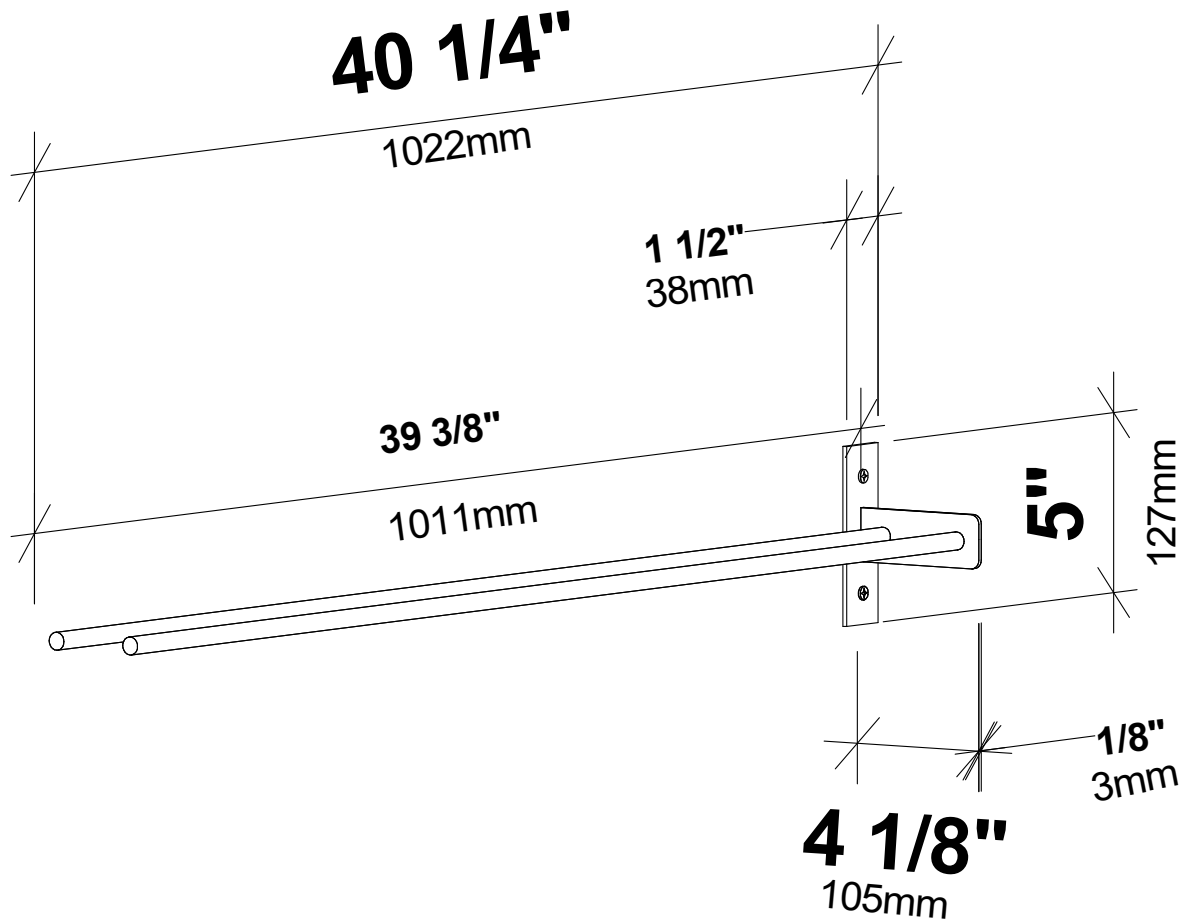

Evolution Wine Wall 5 3C Extension

Spec Sheet for WW-EX051 (3-bottle extension, additional purchase required)

VINTAGEVIEW[®]
MOVING WINE STORAGE FORWARD

4690 Joliet St., Denver, CO 80239 | phone: 866.650.1500 | fax: 866.650.1501 | VintageView.com