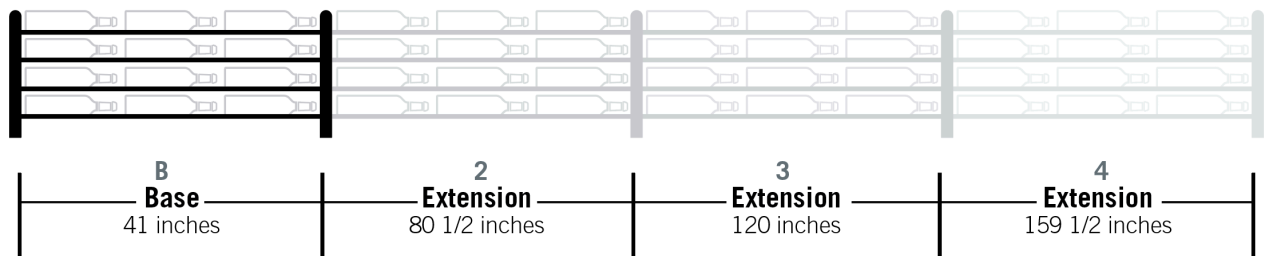

Evolution Wine Wall 5 3C Extension

Spec Sheet for WW-EX051 (3-bottle extension, additional purchase required)

VINTAGEVIEW[®]
MOVING WINE STORAGE FORWARD

4690 Joliet St., Denver, CO 80239 | phone: 866.650.1500 | fax: 866.650.1501 | VintageView.com