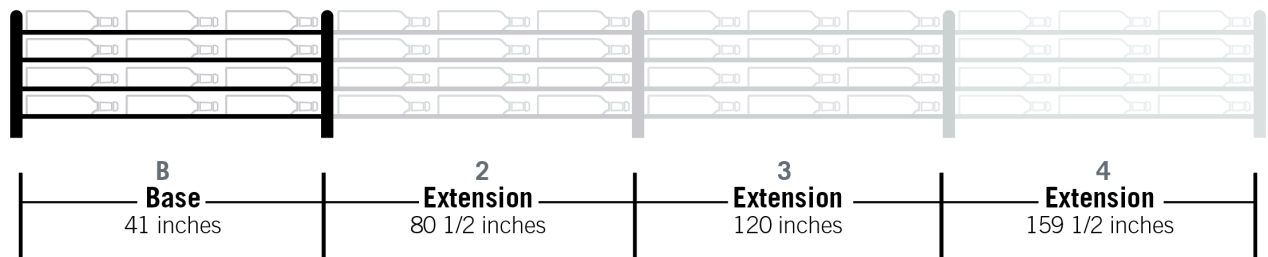

Evolution Wine Wall PR 3C

Spec Sheet for WW-PR (9-bottle wine rack)

VINTAGEVIEW[®]
MOVING WINE STORAGE FORWARD

4690 Joliet St., Denver, CO 80239 | phone: 866.650.1500 | fax: 866.650.1501 | VintageView.com