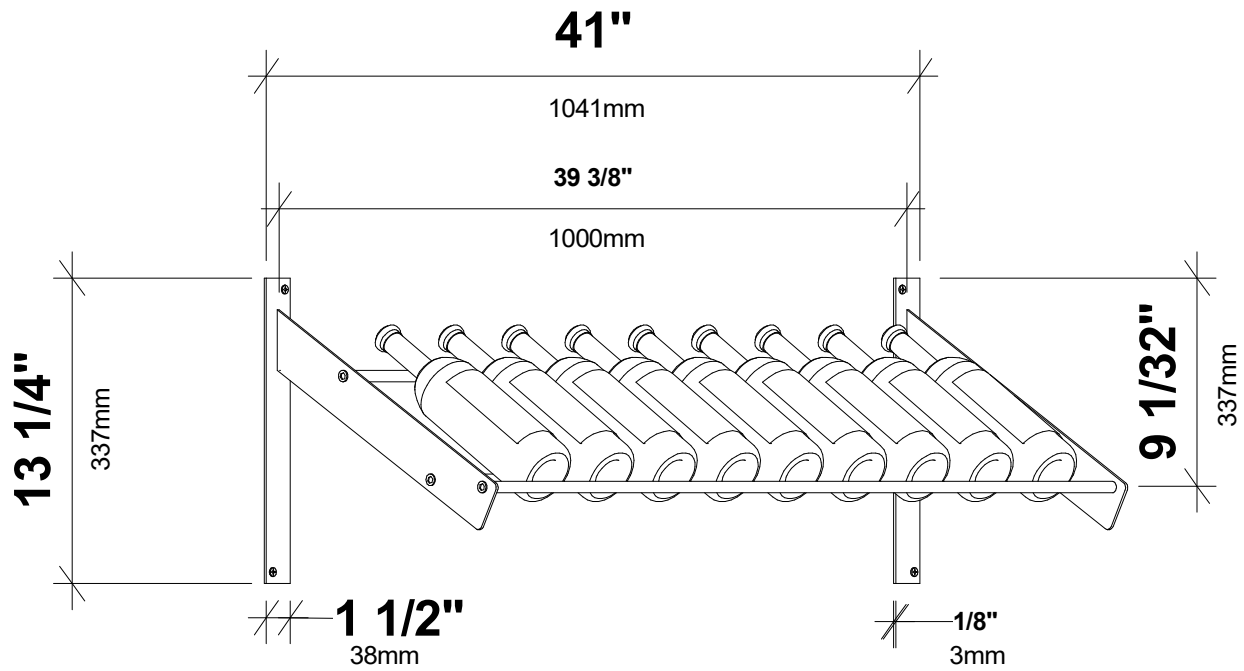

Evolution Wine Wall PR 3C

Spec Sheet for WW-PR (9-bottle wine rack)

VINTAGEVIEW[®]
MOVING WINE STORAGE FORWARD

4690 Joliet St., Denver, CO 80239 | phone: 866.650.1500 | fax: 866.650.1501 | VintageView.com