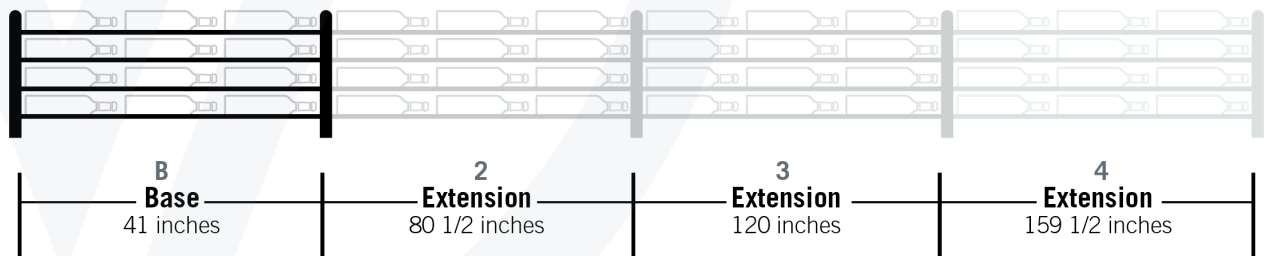

Evolution Wine Wall PR 3C Extension

Spec Sheet for WW-EXPR-3C (9-bottle extension, additional purchase required)

VINTAGEVIEW®
MOVING WINE STORAGE FORWARD

4690 Joliet St., Denver, CO 80239 | phone: 866.650.1500 | fax: 866.650.1501 | VintageView.com