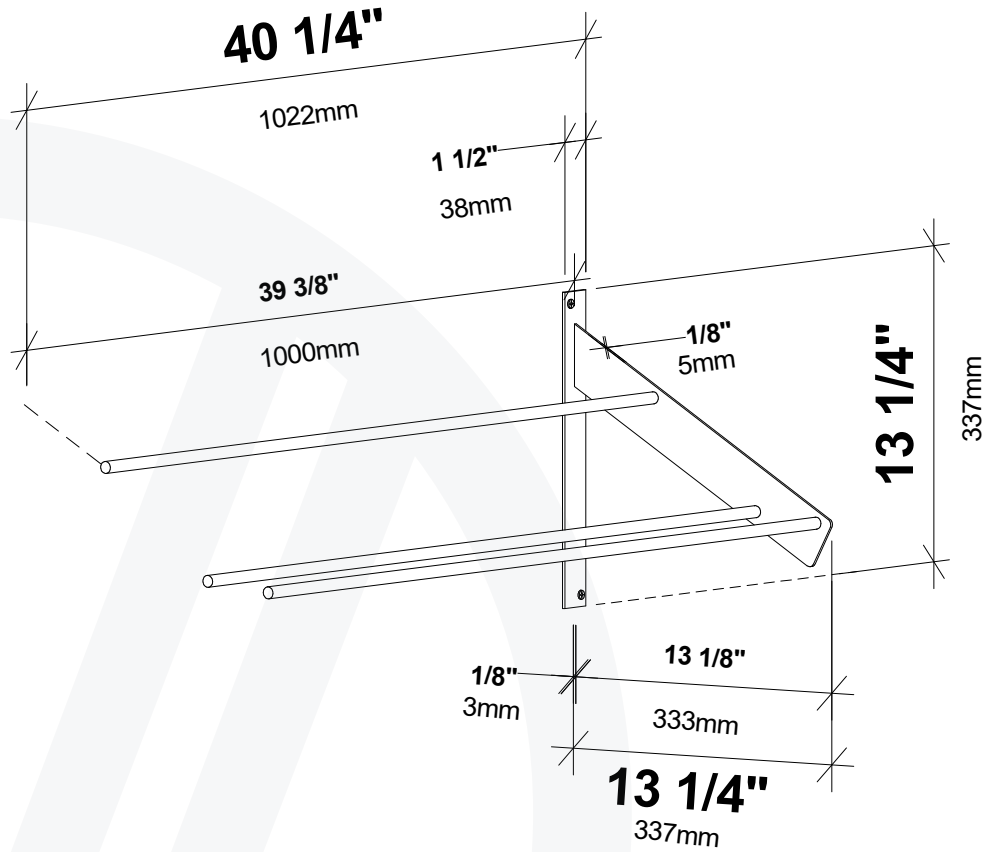

Evolution Wine Wall PR 3C Extension

Spec Sheet for WW-EXPR-3C (9-bottle extension, additional purchase required)

VINTAGEVIEW®
MOVING WINE STORAGE FORWARD

4690 Joliet St., Denver, CO 80239 | phone: 866.650.1500 | fax: 866.650.1501 | VintageView.com