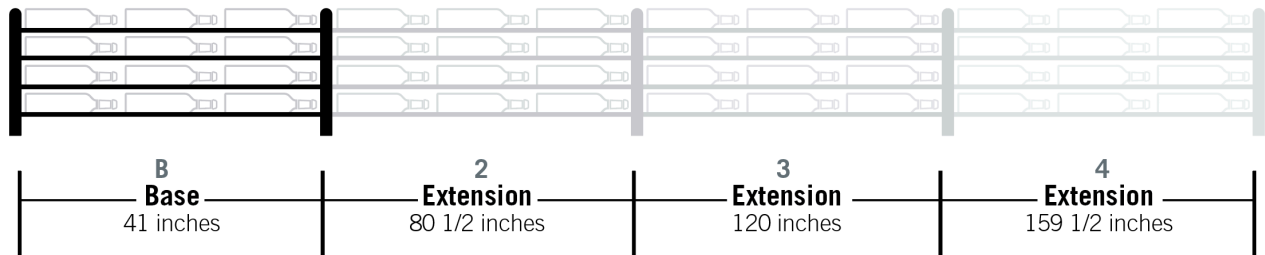

# Evolution Wine Wall 45" 3C

Spec Sheet for WW-453 (81-bottle wine rack)

**VINTAGEVIEW®**  
MOVING WINE STORAGE FORWARD

4690 Joliet St., Denver, CO 80239 | phone: 866.650.1500 | fax: 866.650.1501 | [VintageView.com](http://VintageView.com)