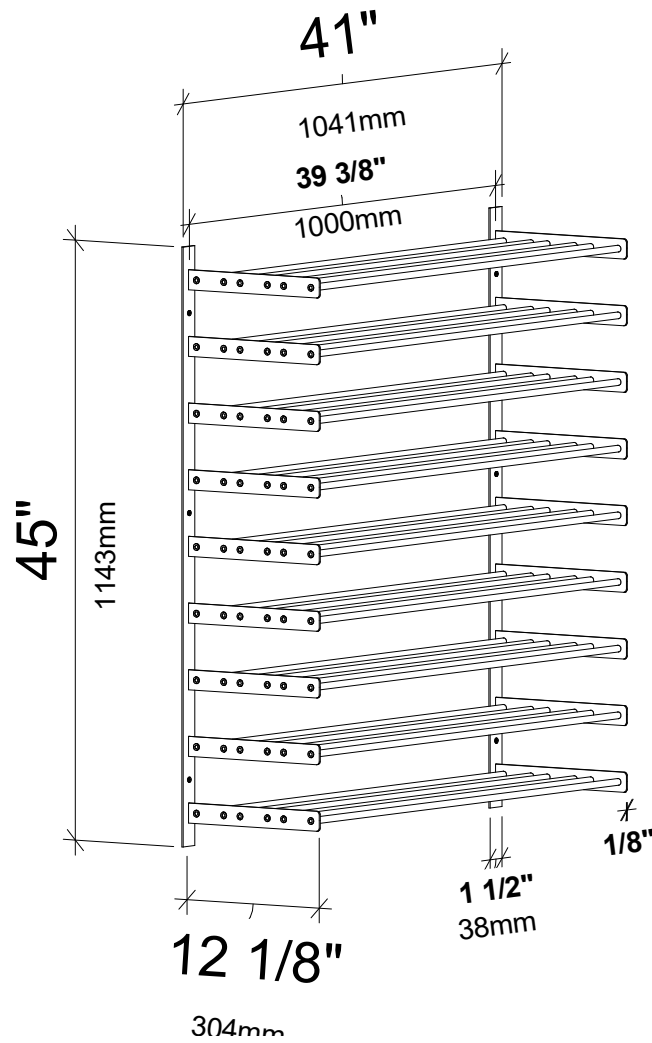

# Evolution Wine Wall 45" 3C

Spec Sheet for WW-453 (81-bottle wine rack)

**VINTAGEVIEW®**  
MOVING WINE STORAGE FORWARD

4690 Joliet St., Denver, CO 80239 | phone: 866.650.1500 | fax: 866.650.1501 | [VintageView.com](http://VintageView.com)