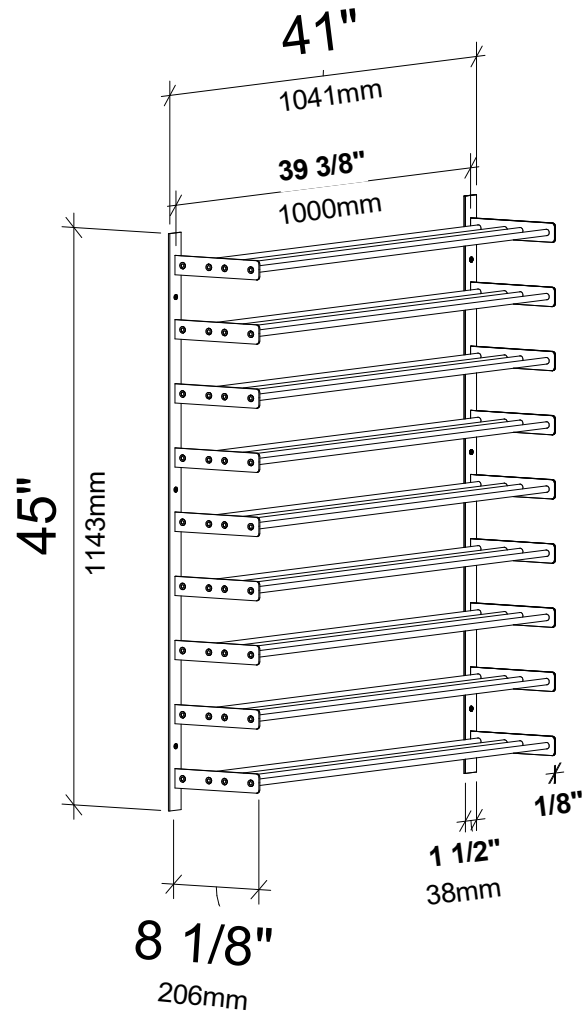

Evolution Wine Wall 45" 3C

Spec Sheet for WW-452 (54-bottle wine rack)

VINTAGEVIEW®
MOVING WINE STORAGE FORWARD

4690 Joliet St., Denver, CO 80239 | phone: 866.650.1500 | fax: 866.650.1501 | VintageView.com