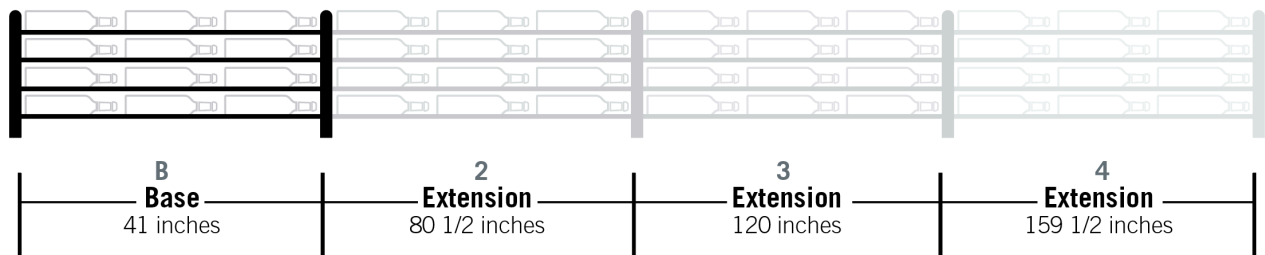

Evolution Wine Wall 45" 3C

Spec Sheet for WW-452 (54-bottle wine rack)

VINTAGEVIEW®
MOVING WINE STORAGE FORWARD

4690 Joliet St., Denver, CO 80239 | phone: 866.650.1500 | fax: 866.650.1501 | VintageView.com