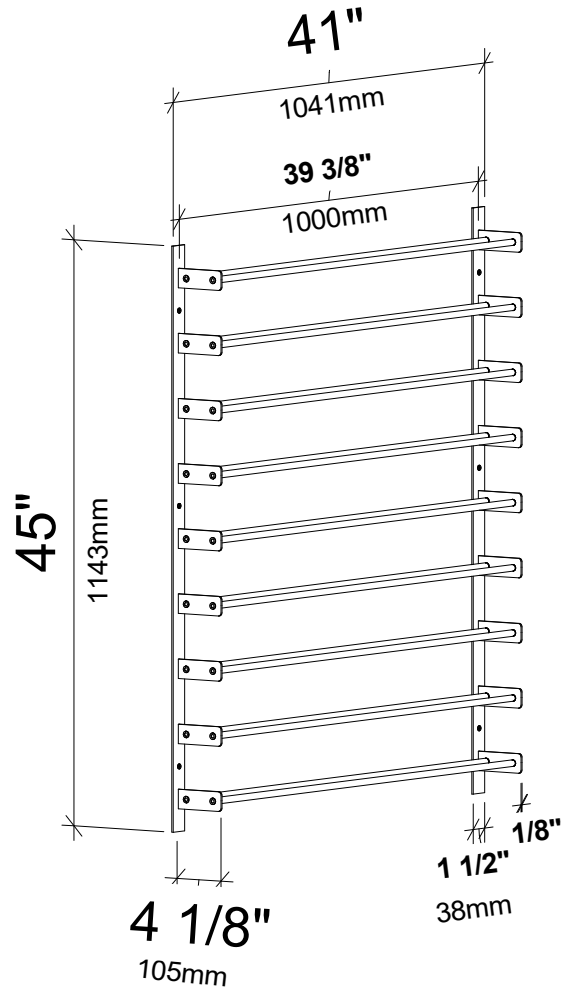

# Evolution Wine Wall 45" 3C

Spec Sheet for WW-451 (27-bottle wine rack)

VINTAGEVIEW®  
MOVING WINE STORAGE FORWARD

4690 Joliet St., Denver, CO 80239 | phone: 866.650.1500 | fax: 866.650.1501 | [VintageView.com](http://VintageView.com)