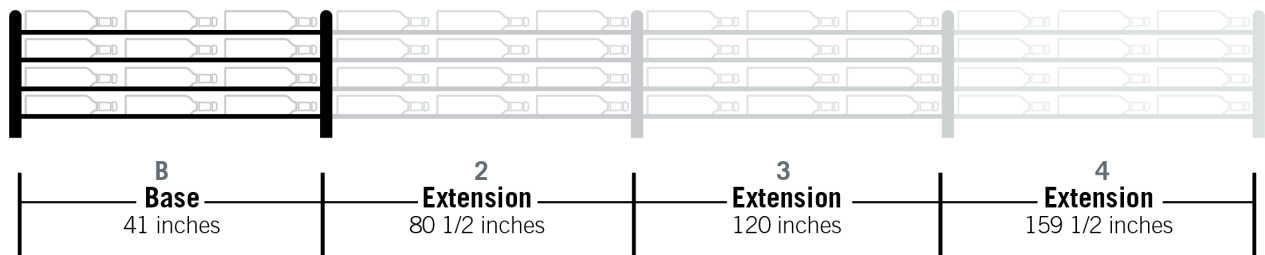

# Evolution Wine Wall 45" 3C

Spec Sheet for WW-451 (27-bottle wine rack)

VINTAGEVIEW®  
MOVING WINE STORAGE FORWARD

4690 Joliet St., Denver, CO 80239 | phone: 866.650.1500 | fax: 866.650.1501 | [VintageView.com](http://VintageView.com)