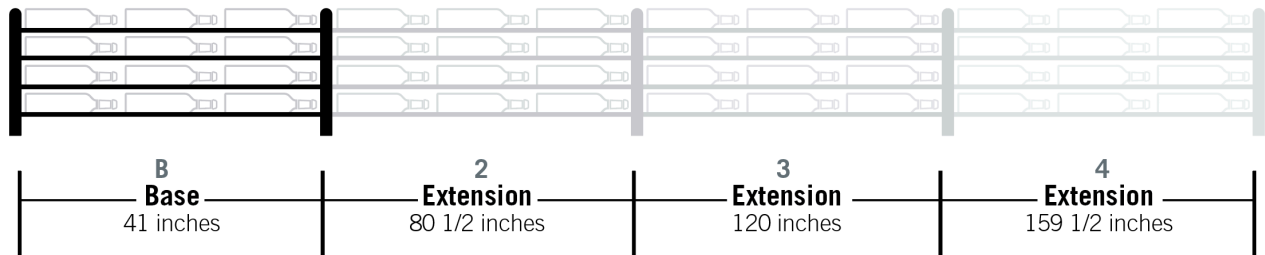

Evolution Wine Wall 30" 3C

Spec Sheet for WW-303 (54-bottle wine rack)

VINTAGEVIEW®
MOVING WINE STORAGE FORWARD

4690 Joliet St., Denver, CO 80239 | phone: 866.650.1500 | fax: 866.650.1501 | VintageView.com