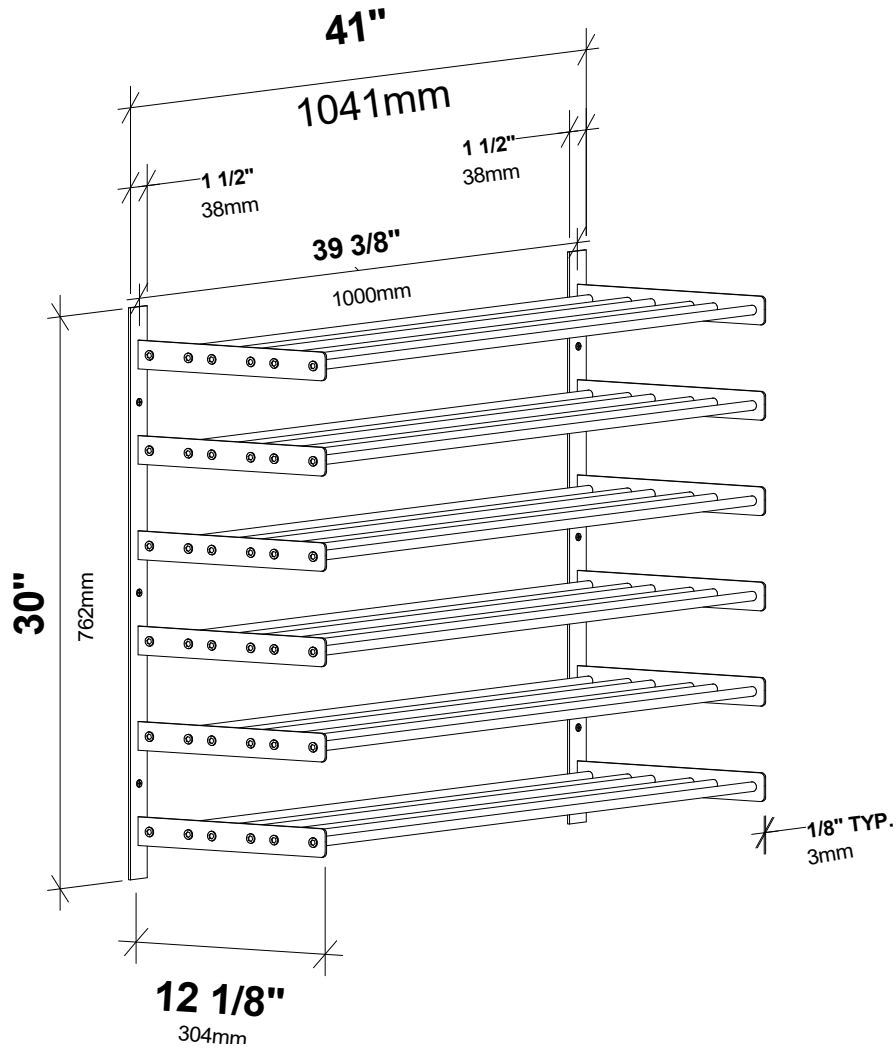

Evolution Wine Wall 30" 3C

Spec Sheet for WW-303 (54-bottle wine rack)

VINTAGEVIEW®
MOVING WINE STORAGE FORWARD

4690 Joliet St., Denver, CO 80239 | phone: 866.650.1500 | fax: 866.650.1501 | VintageView.com