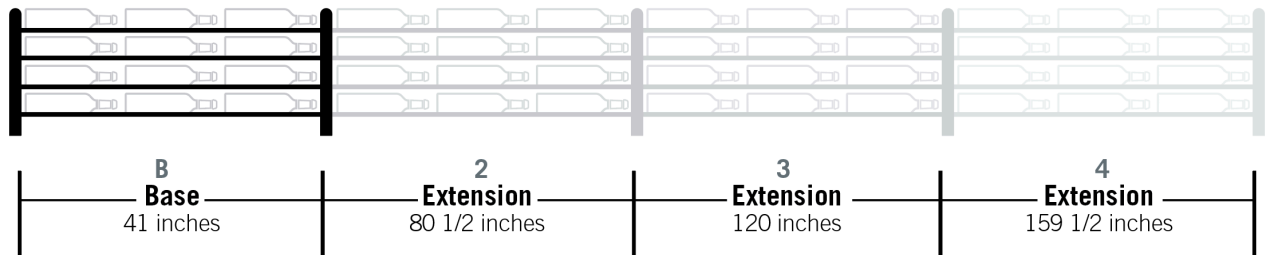

Evolution Wine Wall 15" 3C

Spec Sheet for WW-152 (18-bottle wine rack)

VINTAGEVIEW®
MOVING WINE STORAGE FORWARD

4690 Joliet St., Denver, CO 80239 | phone: 866.650.1500 | fax: 866.650.1501 | VintageView.com