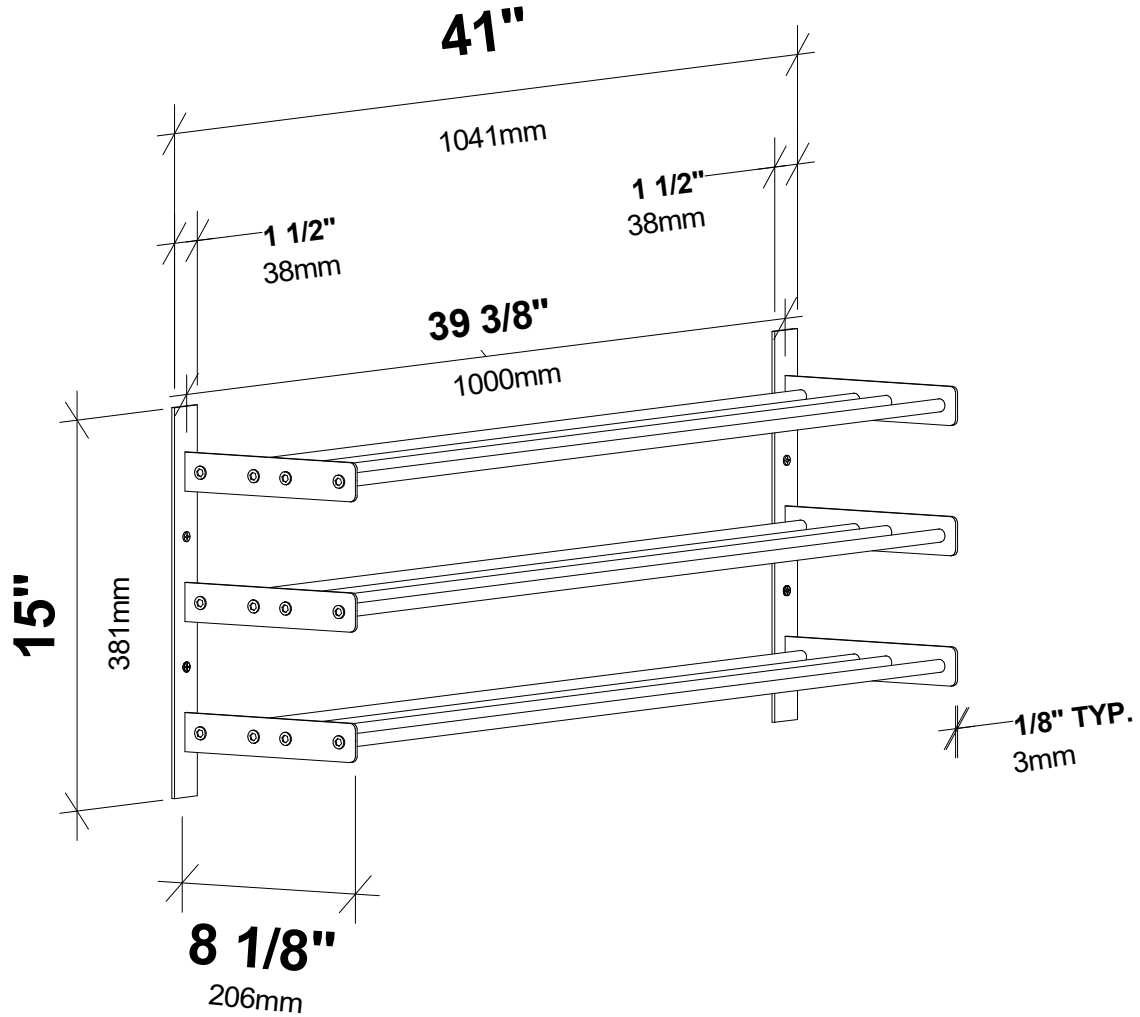

Evolution Wine Wall 15" 3C

Spec Sheet for WW-152 (18-bottle wine rack)

VINTAGEVIEW®
MOVING WINE STORAGE FORWARD

4690 Joliet St., Denver, CO 80239 | phone: 866.650.1500 | fax: 866.650.1501 | VintageView.com