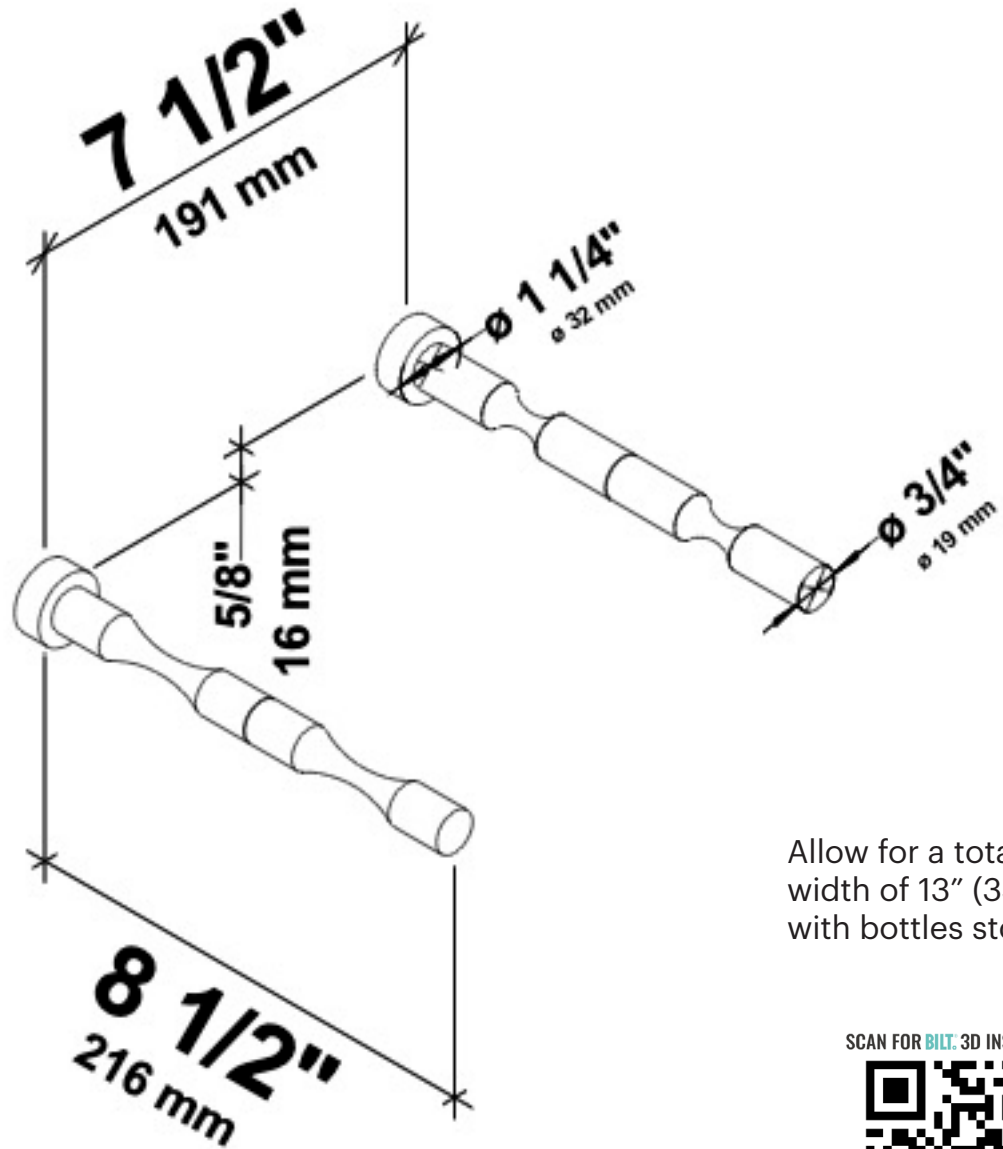

Vino Pins 2 Drywall

Spec Sheet for VPC-2 (2-bottle metal wine rack kit for drywall installs)

Allow for a total width of 13" (331mm) with bottles stored.

SCAN FOR BILT. 3D INSTRUCTIONS

POWERED BY BILT INTELLIGENT INSTRUCTIONS®

VINTAGEVIEW®
MOVING WINE STORAGE FORWARD

4690 Joliet St., Denver, CO 80239 | phone: 866.650.1500 | fax: 866.650.1501 | VintageView.com

For product warranty information, please visit vintageview.com/warranty