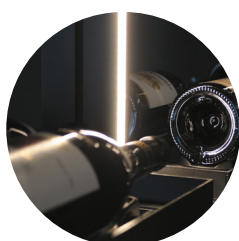

4x MX-PARAL-750

3x MX-PRES-750

3x MX-PERP-750

1x ID-PLATES-750

2x MXRUBLED

**Remote control, power supply and other accessories not included*

DEL stripes

Main du sommelier