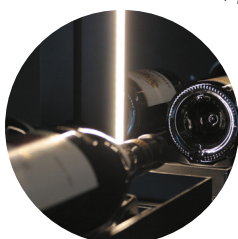

Parts included in this configuration :

2x MX-1100-PIED	4x MX-PARAL-750
2x MX-1100-TELESC	3x MX-PRES-750
1x MX-T750	3x MX-PERP-750
1x MX-PLATES-750	1x ID-PLATES-750
2x MXRUBLED	

*Remote control, power supply and other accessories not included

DEL stripes