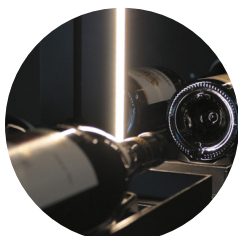

6x MX-PARAL-750

2x MX-PRES-750

4x MX-PERP-750

1x ID-PLATES-750

2x MXRUBLED

**Remote control, power supply and other accessories not included*

DEL stripes

Main du sommelier