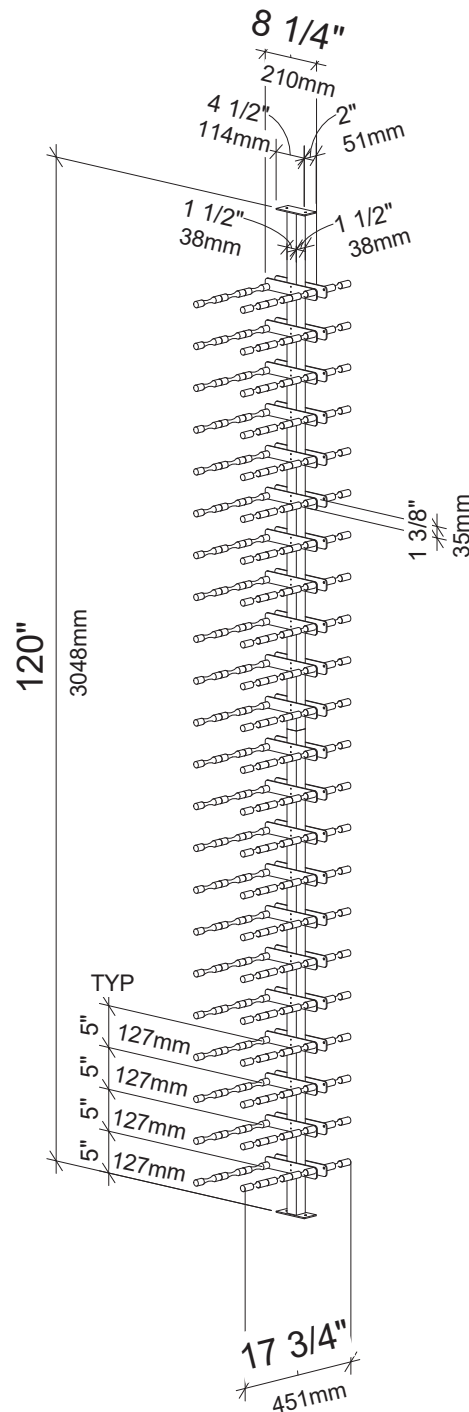

Vino Pins Double Sided Post Kit 10

Spec Sheet for VP-FCP-KIT-13 (80-bottle system)

SCAN FOR BILT 3D INSTRUCTIONS

POWERED BY BILT INTELLIGENT INSTRUCTIONS®

NOTES:

Please allow 13" (331mm) of total depth to accommodate most wine bottles.

Vino Series Post maximum installation height is 122" (3099mm) with top Mounting Base telescoped 2" (51mm).

VINTAGEVIEW®
MOVING WINE STORAGE FORWARD

4690 Joliet St., Denver, CO 80239 | phone: 866.650.1500 | fax: 866.650.1501 | VintageView.com