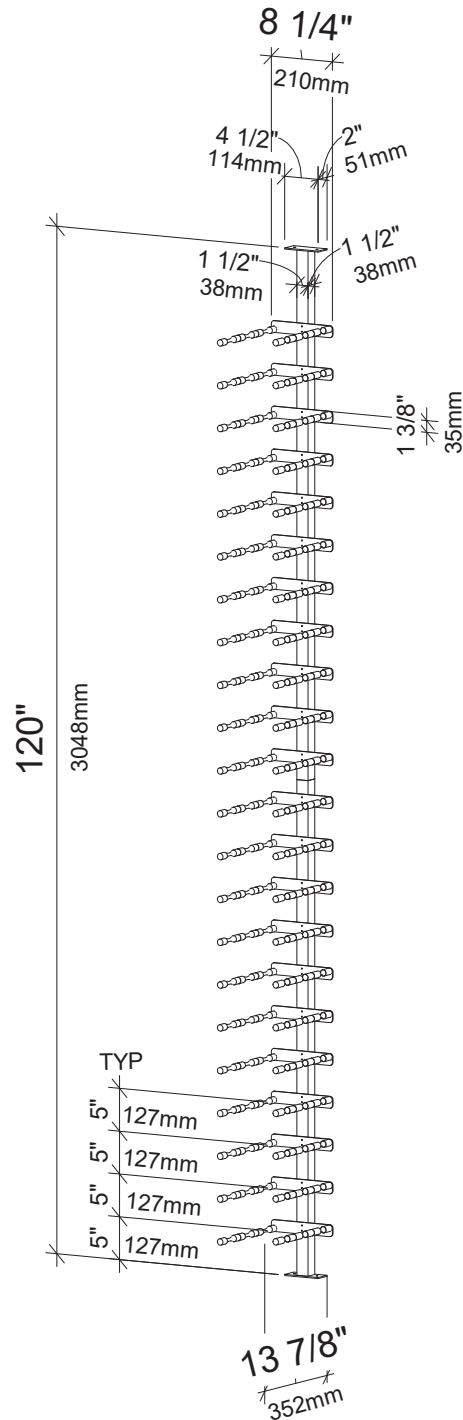

Vino Pins Single Sided Post Kit 10

Spec Sheet for VP-FCP-KIT-3 (60-bottle system)

SCAN FOR **BILT** 3D INSTRUCTIONS

POWERED BY **BILT** INTELLIGENT INSTRUCTIONS[®]

NOTES:

Please allow 13" (331mm) of total depth to accommodate most wine bottles.

Vino Series Post maximum installation height is 122" (3099mm) with top Mounting Base telescoped 2" (51mm).

VINTAGEVIEW[®]
MOVING WINE STORAGE FORWARD