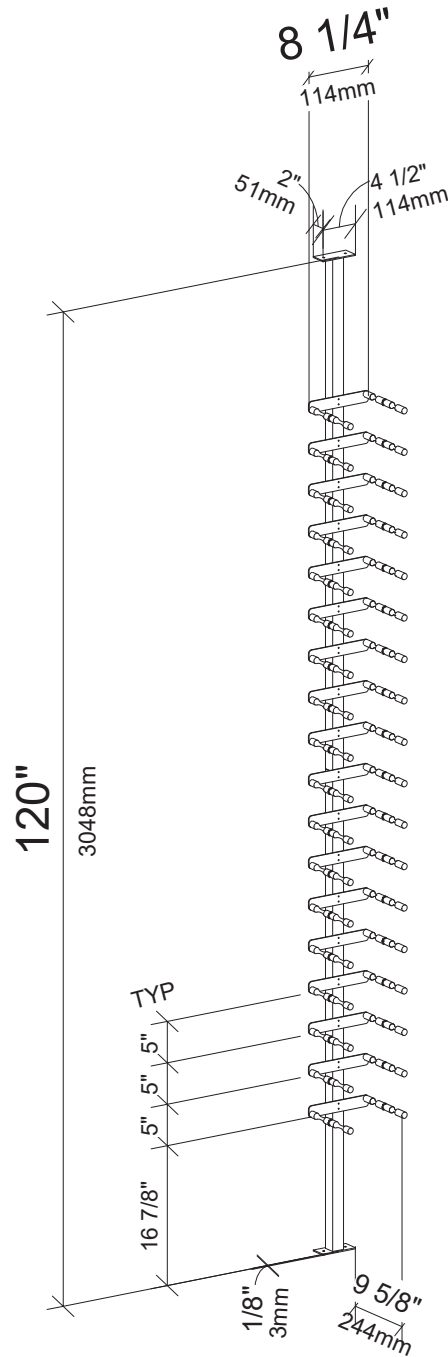

Vino Pins Single Sided Post Kit 10

Spec Sheet for VP-FCP-KIT-2 (40-bottle system)

SCAN FOR BILT 3D INSTRUCTIONS

POWERED BY BILT INTELLIGENT INSTRUCTIONS®

NOTES:

Please allow 13" (331mm) of total depth to accommodate most wine bottles.

Vino Series Post maximum installation height is 122" (3099mm) with top Mounting Base telescoped 2" (51mm).

VINTAGEVIEW®
MOVING WINE STORAGE FORWARD

4690 Joliet St., Denver, CO 80239 | phone: 866.650.1500 | fax: 866.650.1501 | VintageView.com