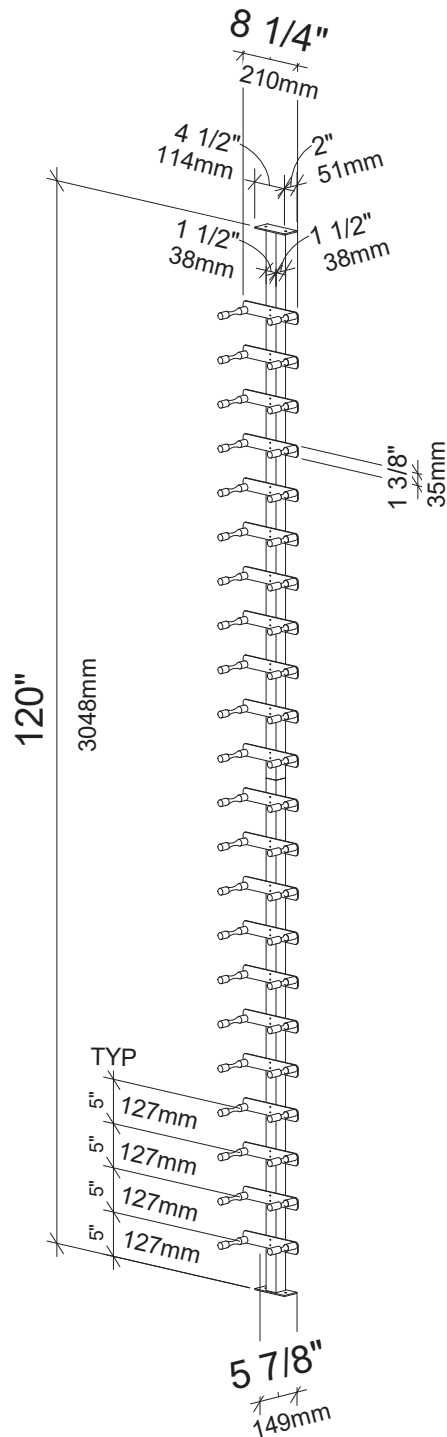

Vino Pins Single Sided Post Kit 10

Spec Sheet for VP-FCP-KIT-1 (20-bottle system)

SCAN FOR **BILT** 3D INSTRUCTIONS

POWERED BY **BILT INTELLIGENT INSTRUCTIONS**

NOTES:

Please allow 13" (331mm) of total depth to accommodate most wine bottles.

Vino Series Post maximum installation height is 122" (3099mm) with top Mounting Base telescoped 2" (51mm).

VINTAGEVIEW[®]
MOVING WINE STORAGE FORWARD

4690 Joliet St., Denver, CO 80239 | phone: 866.650.1500 | fax: 866.650.1501 | VintageView.com