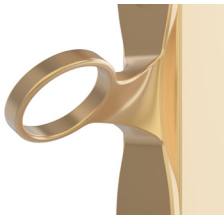

VINTAGEVIEW®
MOVING WINE STORAGE FORWARD

HELIX WINE RACK POST SYSTEM R SERIES

HEIGHTS

5"

15"

DESIGNS

Single
(Right or Left)

Dual
(Standard
or Mirror)

Single Sided
(Post System)

Double Sided
(Post System)

FINISHES

Matte
Black

Cool
Gray

Golden
Bronze

VINTAGEVIEW®
MOVING WINE STORAGE FORWARD