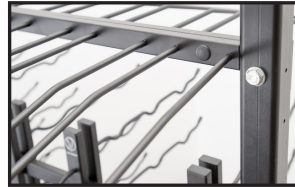

Finishes

EVOLUTION WINE WALL/IDR

Matte Black/
Matte Black

Matte Black/
Chrome

Matte Black/
Golden Bronze

EVOLUTION WINE TOWER

Acrylic/
Matte Black

Acrylic/
Chrome

Acrylic/
Golden Bronze

W SERIES ISLAND DISPLAY RACKS

Matte Black

Brushed Nickel

CASE & CRATE

Matte Black

W SERIES

Matte
Black

Brushed
Nickel

VINO SERIES

Milled
Aluminum

Matte
Black

Gloss Black

Chrome
Luxe

Golden Bronze
Luxe

Gunmetal
Luxe