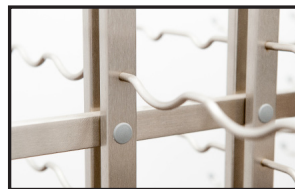

Finishes

EVOLUTION WINE WALL/IDR

Matte Black/
Matte Black

Matte Black/
Chrome

Matte Black/
Golden Bronze

EVOLUTION WINE TOWER

Acrylic/
Matte Black

Acrylic/
Chrome

Acrylic/
Golden Bronze

W SERIES ISLAND DISPLAY RACKS

Matte Black

Brushed Nickel

CASE & CRATE

Matte Black

W SERIES

Matte
Black

Brushed
Nickel

VINO SERIES

Milled
Aluminum

Matte
Black

Gloss Black

Chrome
Luxe

Golden Bronze
Luxe

Gunmetal
Luxe