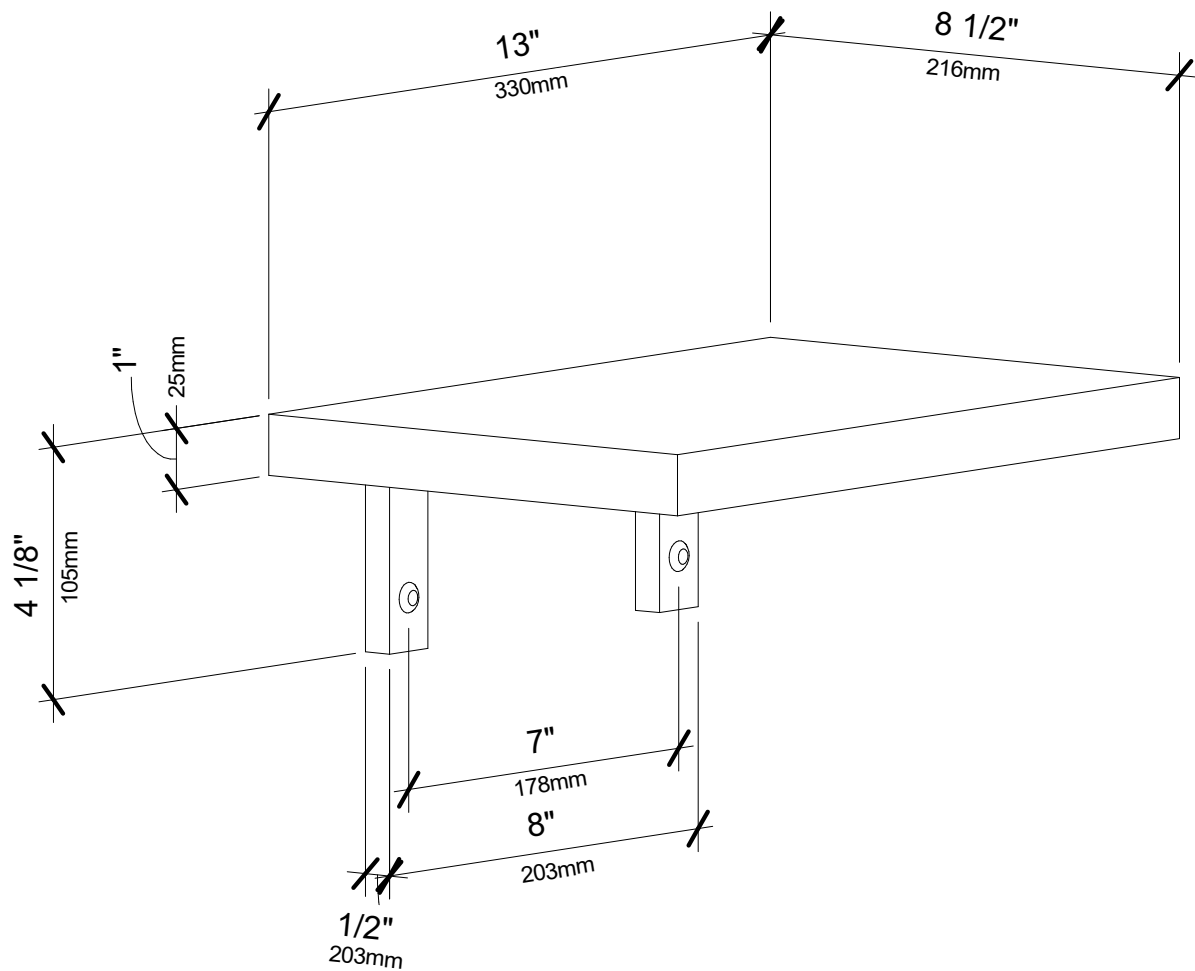

W Series Shelf 2D

Spec Sheet for (WS-SH-2D) wine rack accessory

VINTAGEVIEW®
MOVING WINE STORAGE FORWARD

4690 Joliet St, Denver, CO 80239 | phone: 866.650.1500 | fax: 866.650.1501 | VintageView.com

For product warranty information, please visit vintageview.com/warranty