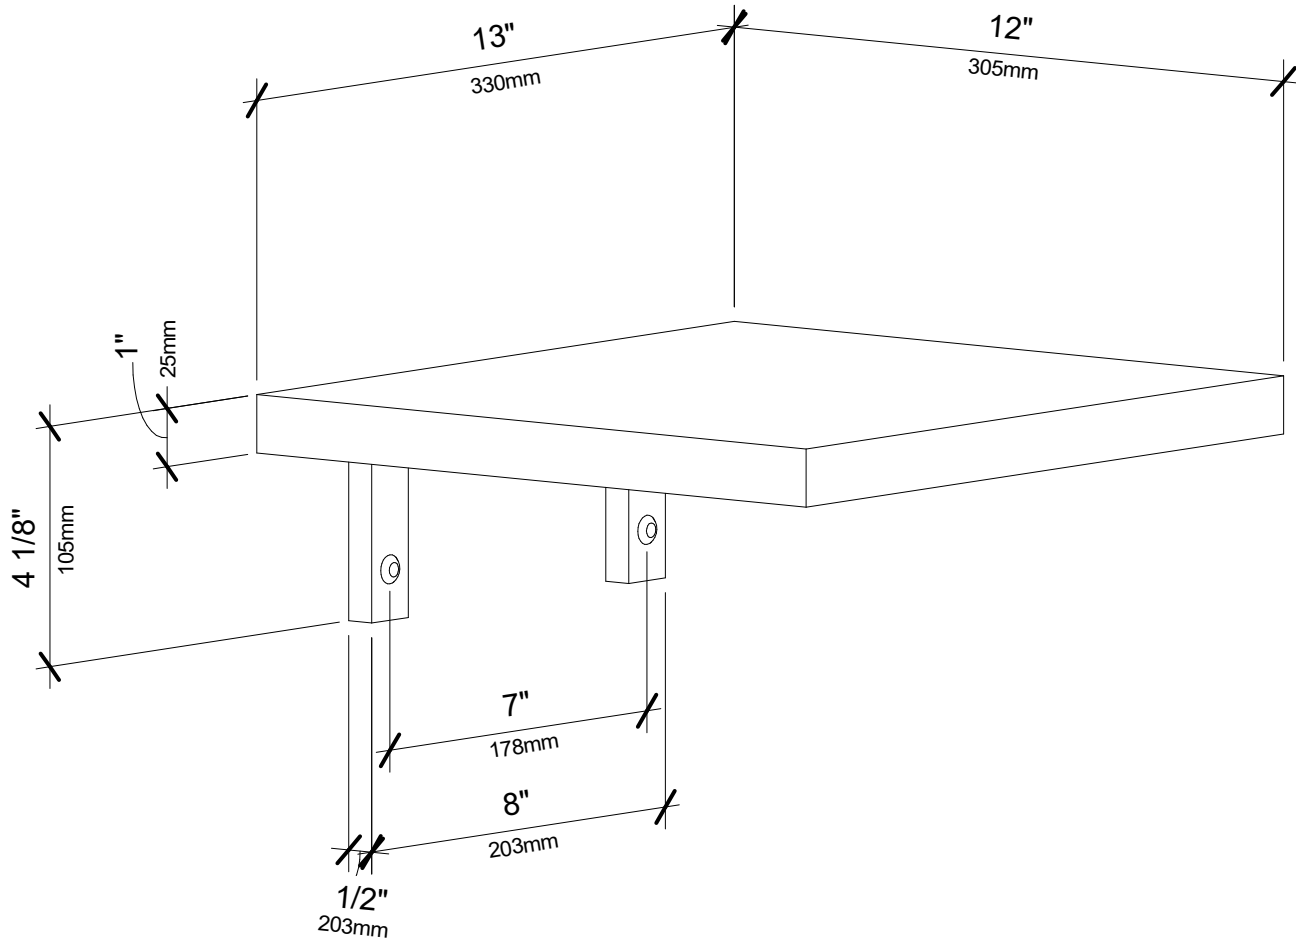

# W Series Shelf 3D

Spec Sheet for (WS-SH-3D) wine rack accessory

**VINTAGEVIEW®**  
MOVING WINE STORAGE FORWARD

4690 Joliet St, Denver, CO 80239 | phone: 866.650.1500 | fax: 866.650.1501 | [VintageView.com](http://VintageView.com)