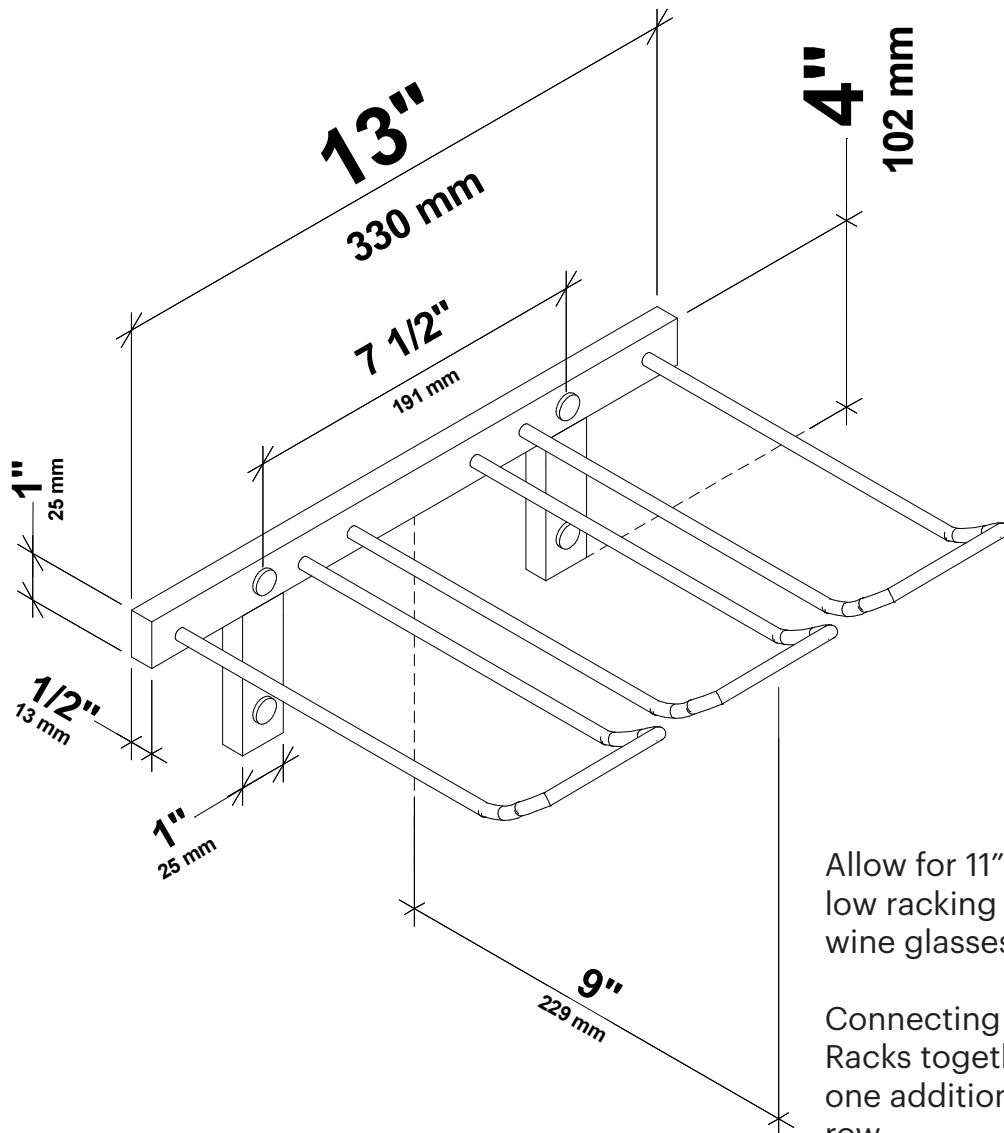

W Series Stemware Rack 2D

Spec Sheet for WS-SR-2D (4-wine glass metal rack)

VINTAGEVIEW[®]
MOVING WINE STORAGE FORWARD

4690 Joliet St., Denver, CO 80239 | phone: 866.650.1500 | fax: 866.650.1501 | VintageView.com